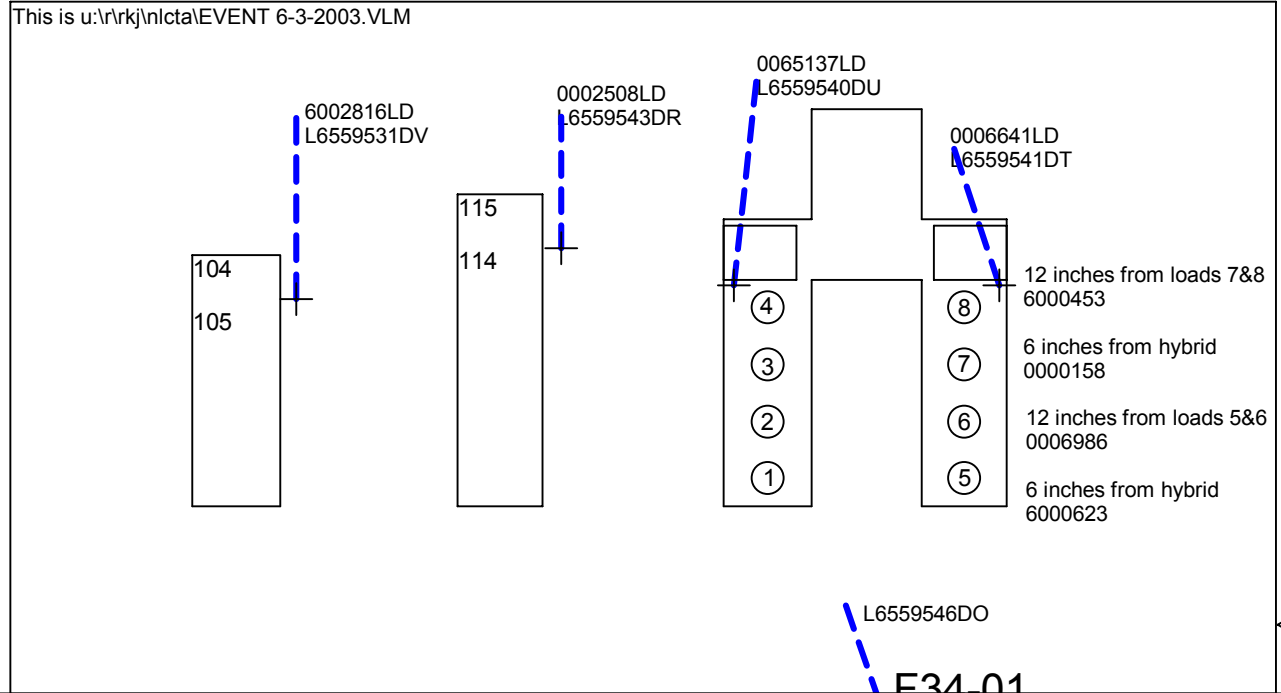

Date TLD monitors installed

6/3/2003

Date TLD monitors removed

B062 (ESB) Background:
 Located inside tall cleanroom near NW power center
 L6559537DP
 L6559533DP

B128 Background:
 Located N wall of work area near restroom
 6000711
 6001185
 L6559544DQ

Installation notes:

DateTLD monitors installed

6/3/2003

DateTLD monitors removed