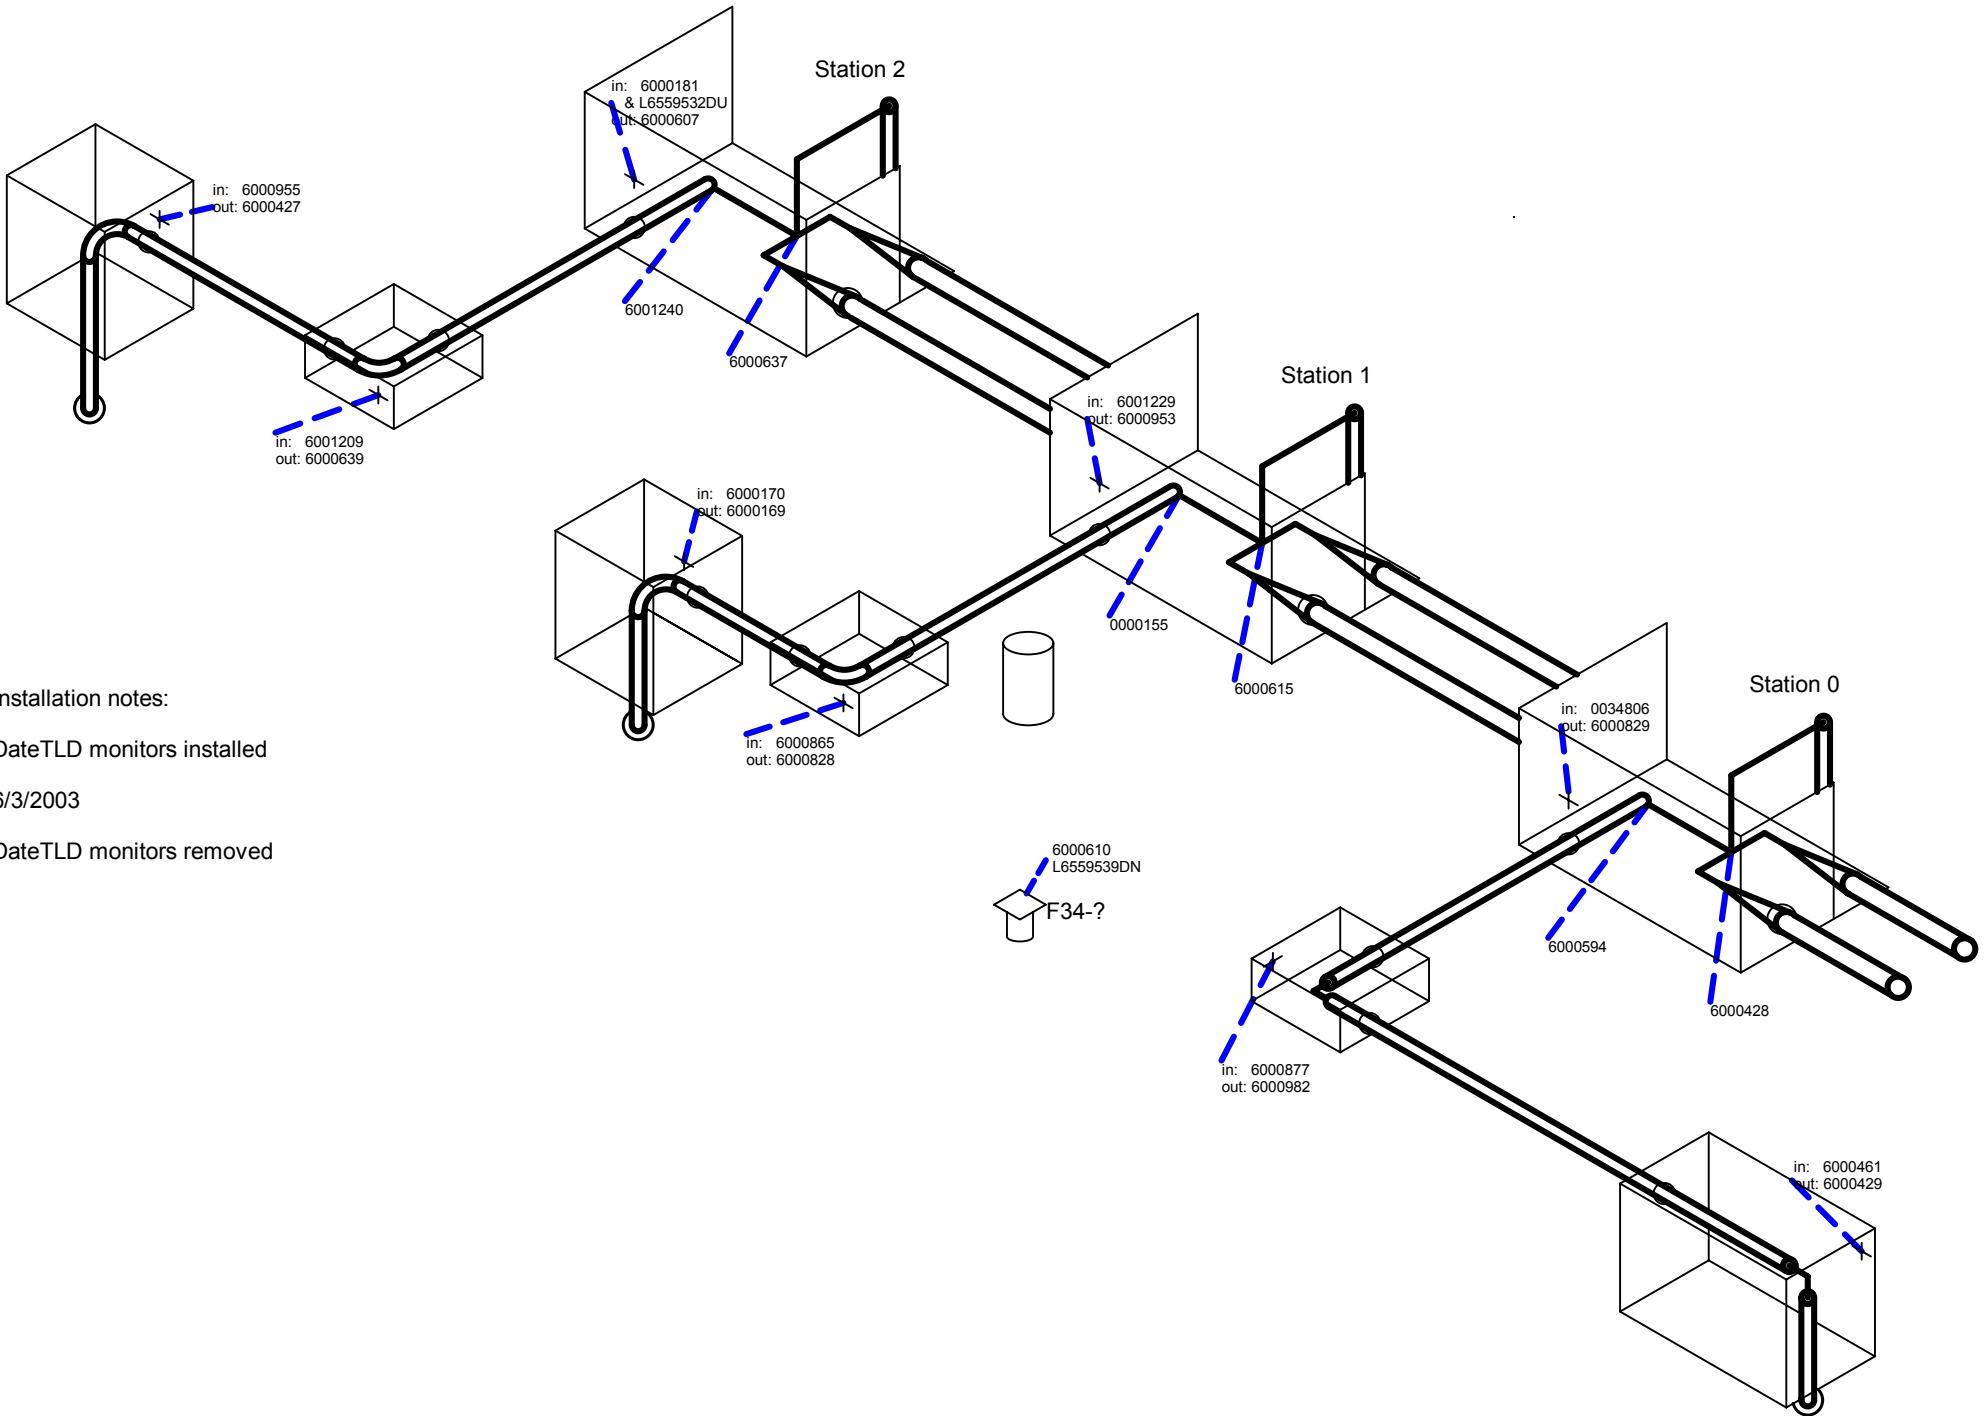

Date TLD monitors installed

6/3/2003

Date TLD monitors removed

B062 (ESB) Background:
 Located inside tall cleanroom near NW power center
 L6559537DP
 L6559533DP

B128 Background:
 Located N wall of work area near restroom
 6000711
 6001185
 L6559544DQ

Installation notes:

DateTLD monitors installed

6/3/2003

DateTLD monitors removed