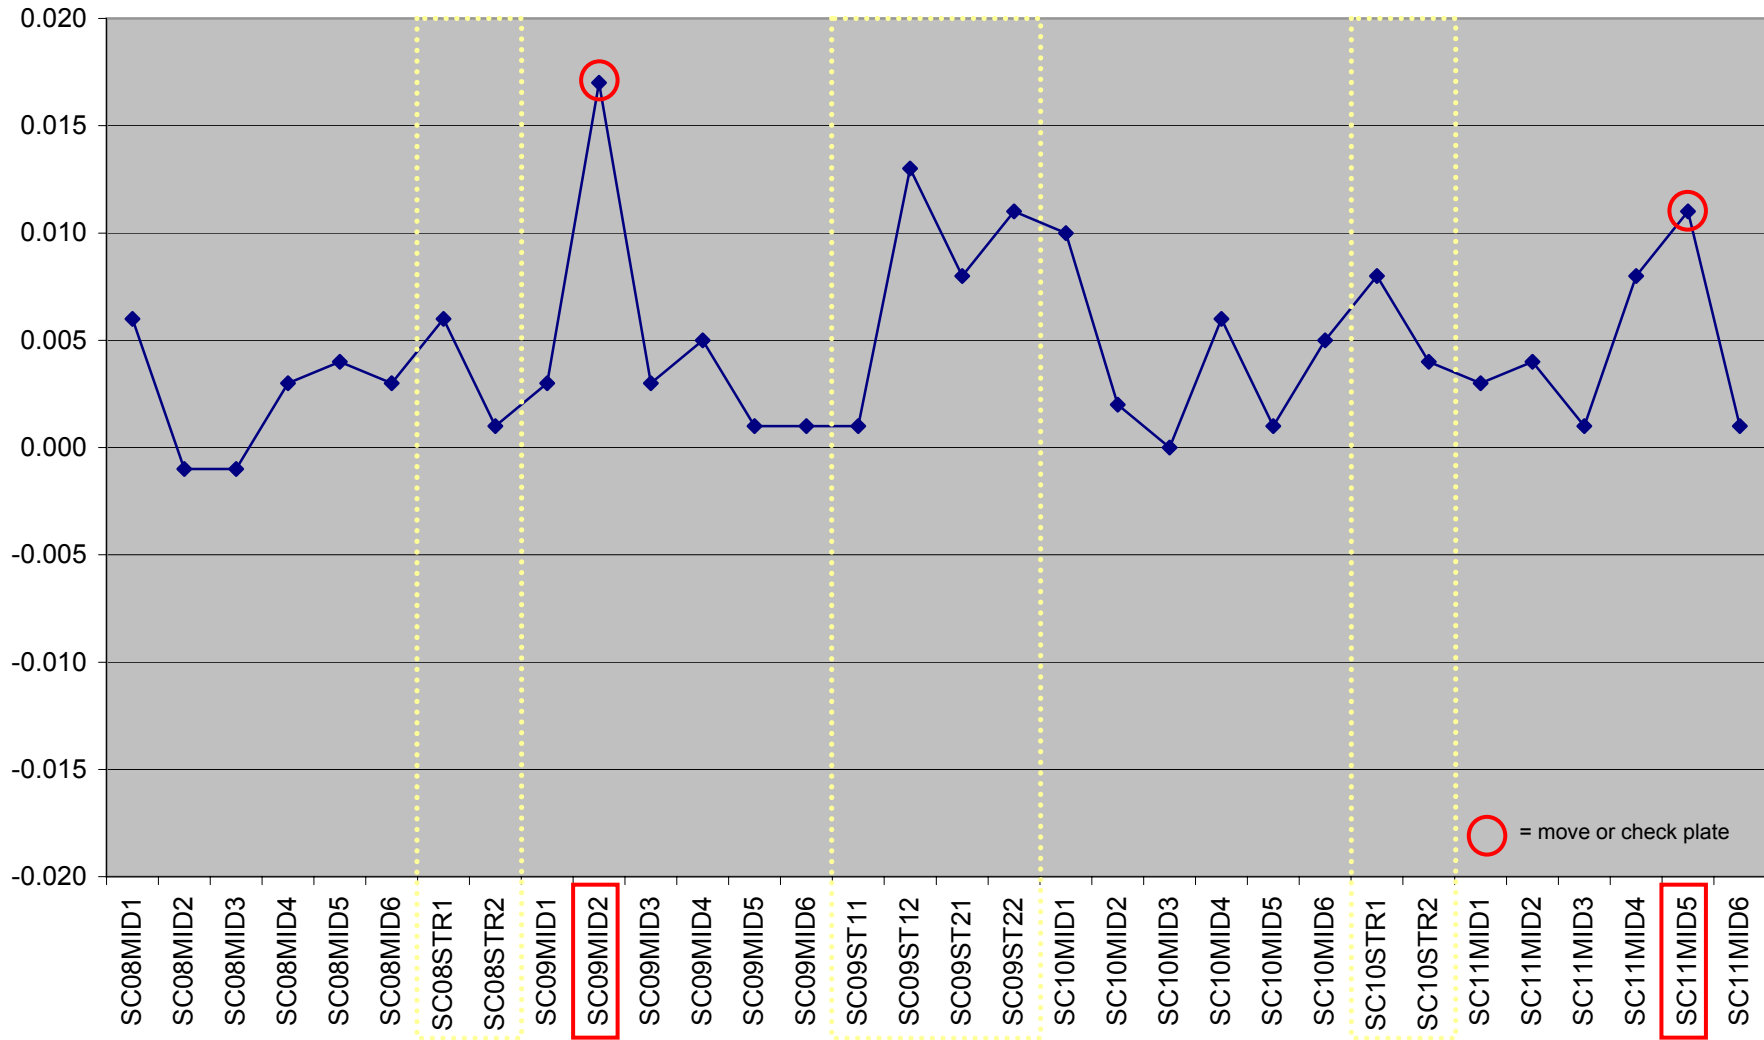

SUPPORT PLATE PIN Z POSITIONS inches

07-23-2003

SUPPORT PLATE PIN X POSITIONS inches

07-23-2003

SUPPORT PLATE PIN Y POSITIONS

inches

07-23-2003