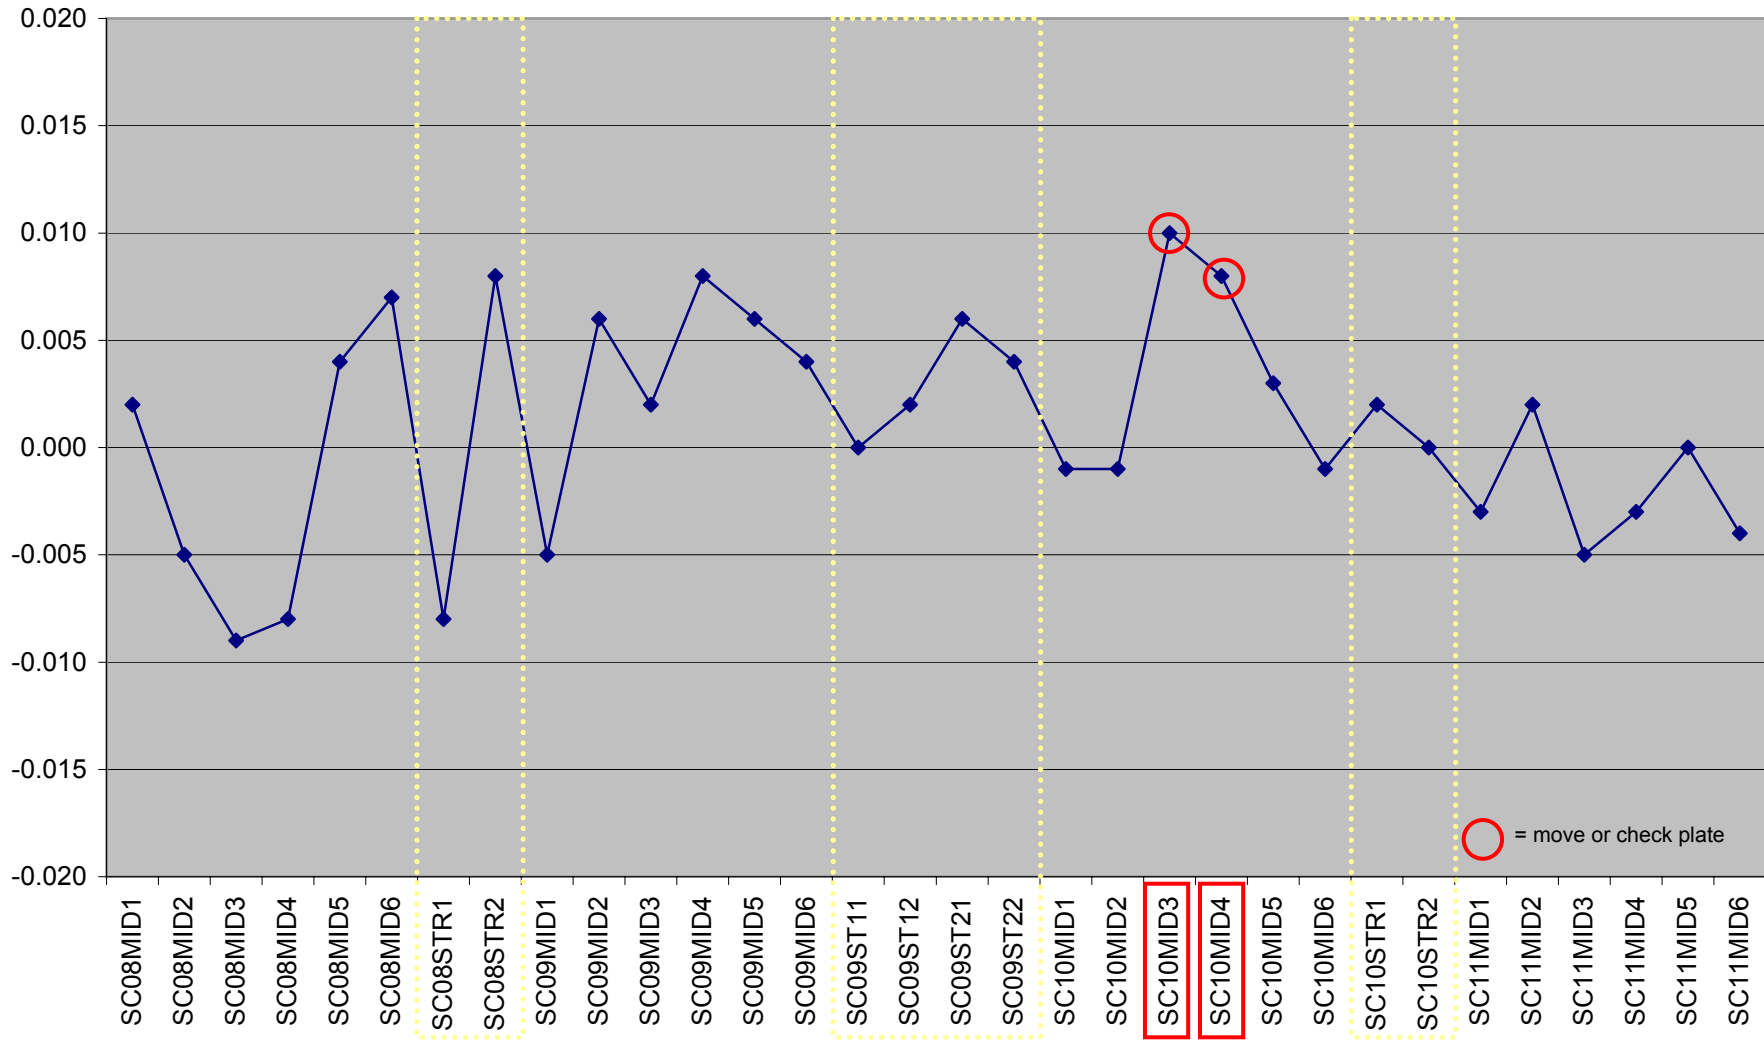

SUPPORT PLATE PIN Z POSITIONS inches

07-23-2003

SUPPORT PLATE PIN X POSITIONS inches

07-23-2003

SUPPORT PLATE PIN Y POSITIONS

inches

07-23-2003