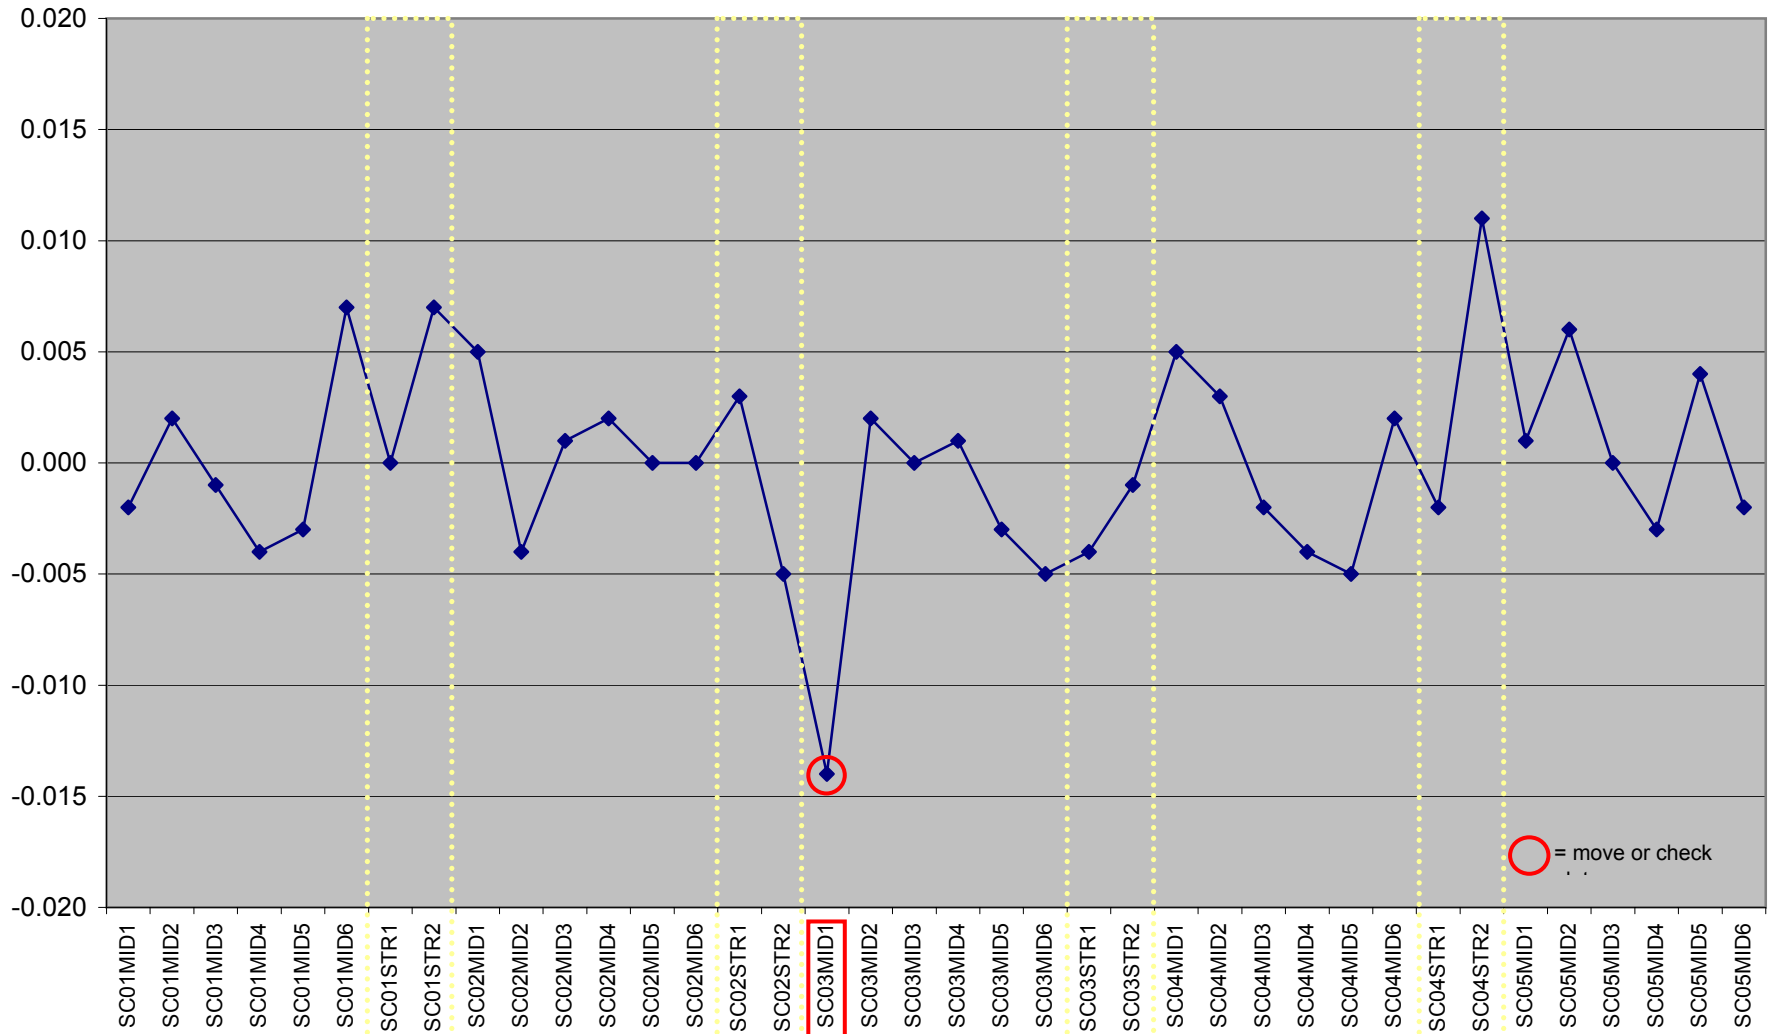

SUPPORT PLATE PIN Z POSITIONS inches

07-28-2003

SUPPORT PLATE PIN X POSITIONS inches

07-28-2003

SUPPORT PLATE PIN Y POSITIONS inches

07-28-2003