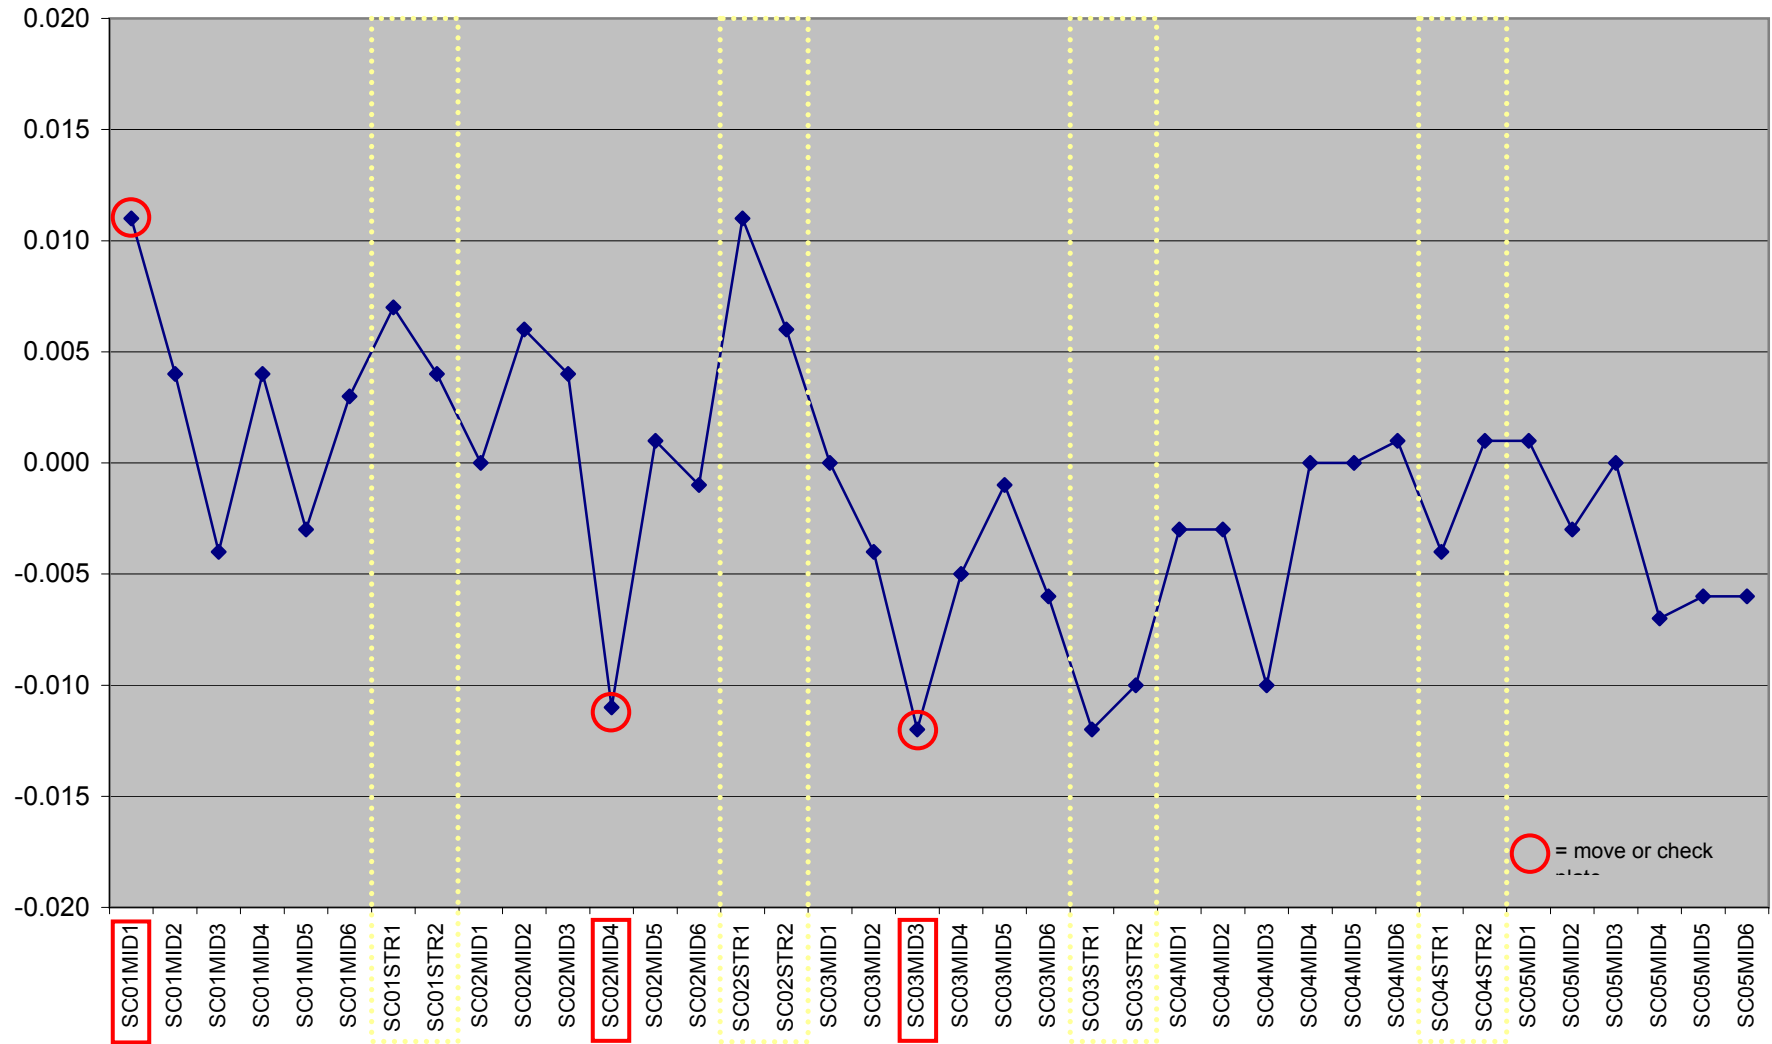

SUPPORT PLATE PIN Z POSITIONS inches

07-28-2003

SUPPORT PLATE PIN X POSITIONS inches

07-28-2003

SUPPORT PLATE PIN Y POSITIONS inches

07-28-2003