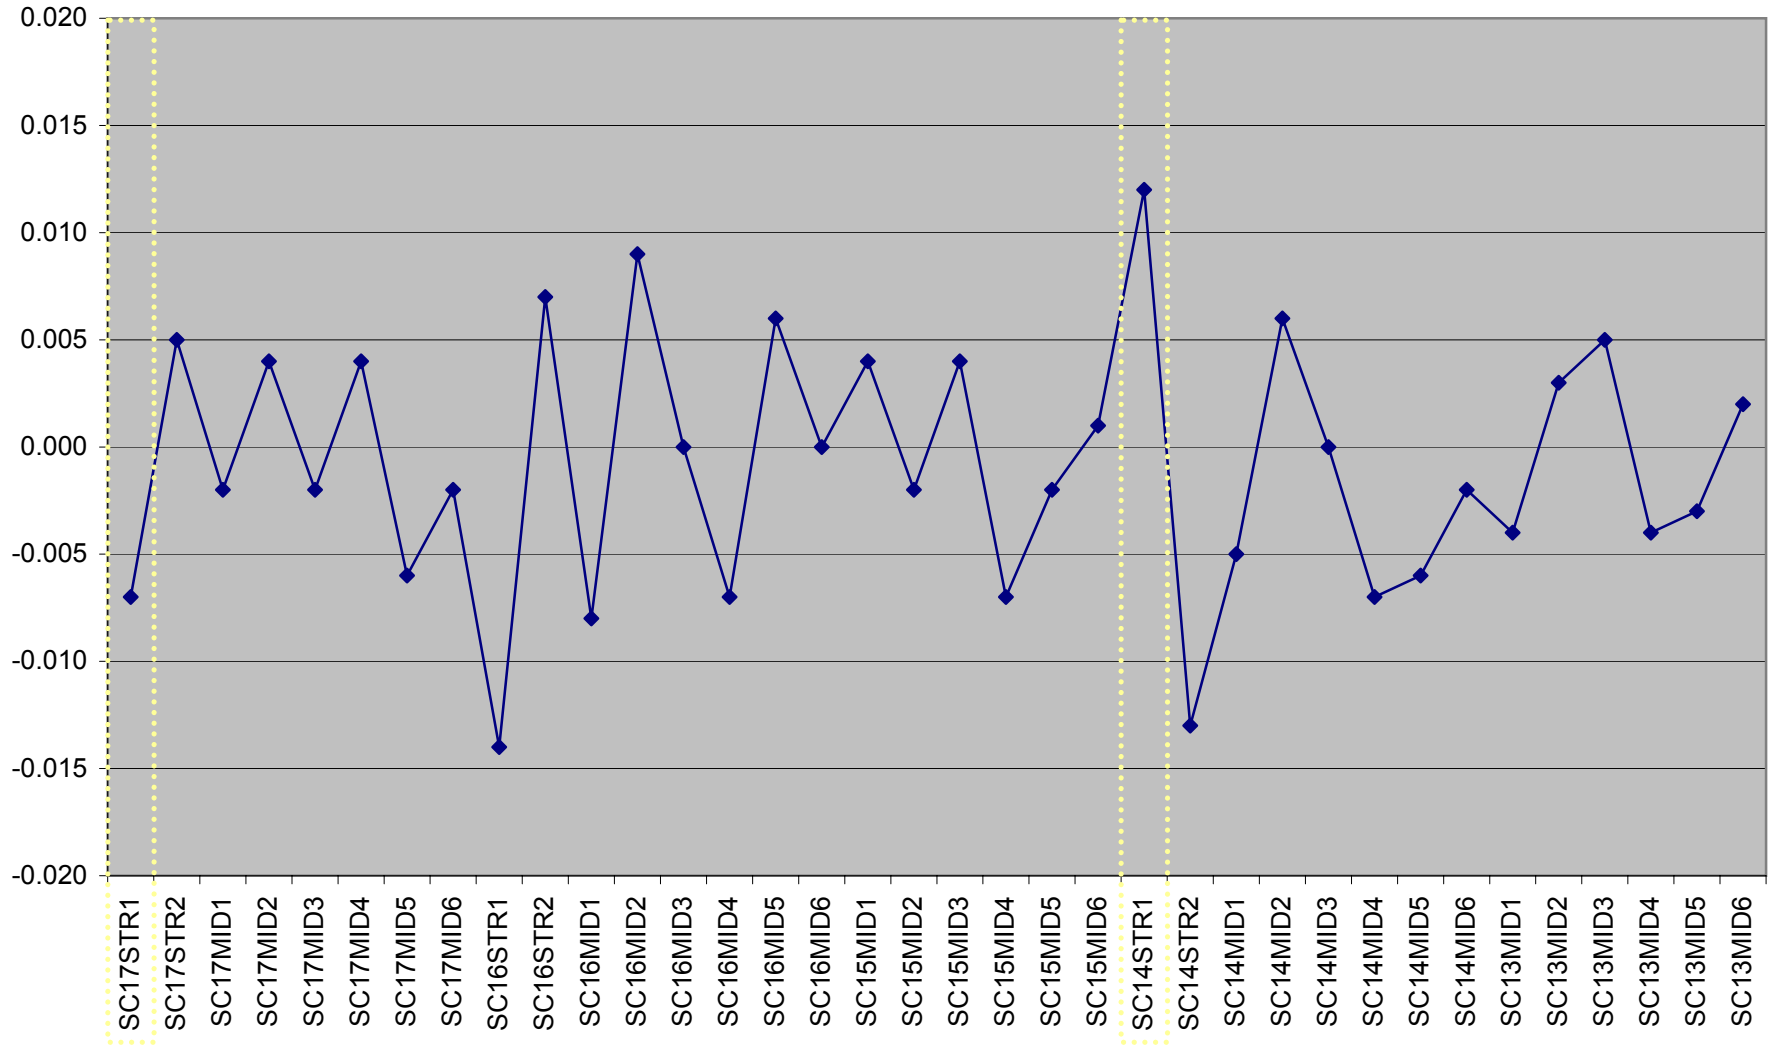

SUPPORT PLATE PIN Z POSITIONS

inches

07-31-2003

SUPPORT PLATE PIN X POSITIONS inches

07-31-2003

SUPPORT PLATE PIN Y POSITIONS inches

07-31-2003