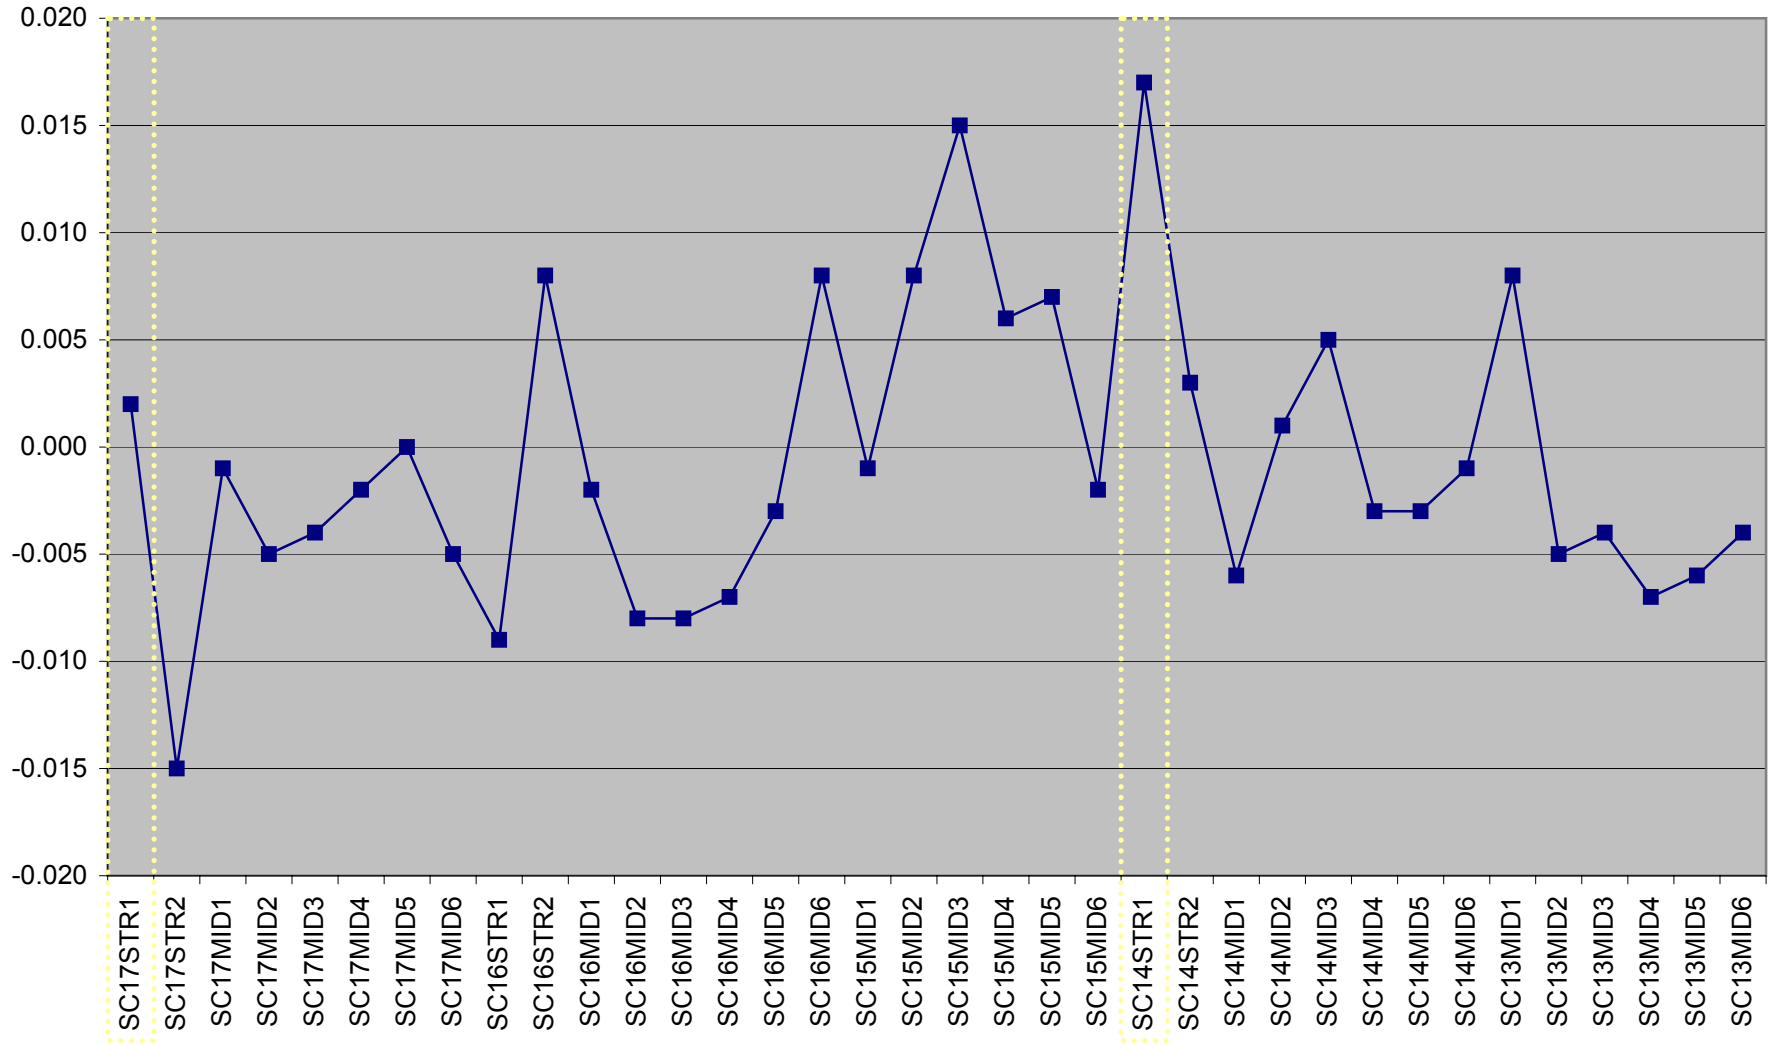

SUPPORT PLATE PIN Z POSITIONS

inches

07-31-2003

SUPPORT PLATE PIN X POSITIONS inches

07-31-2003

SUPPORT PLATE PIN Y POSITIONS inches

07-31-2003