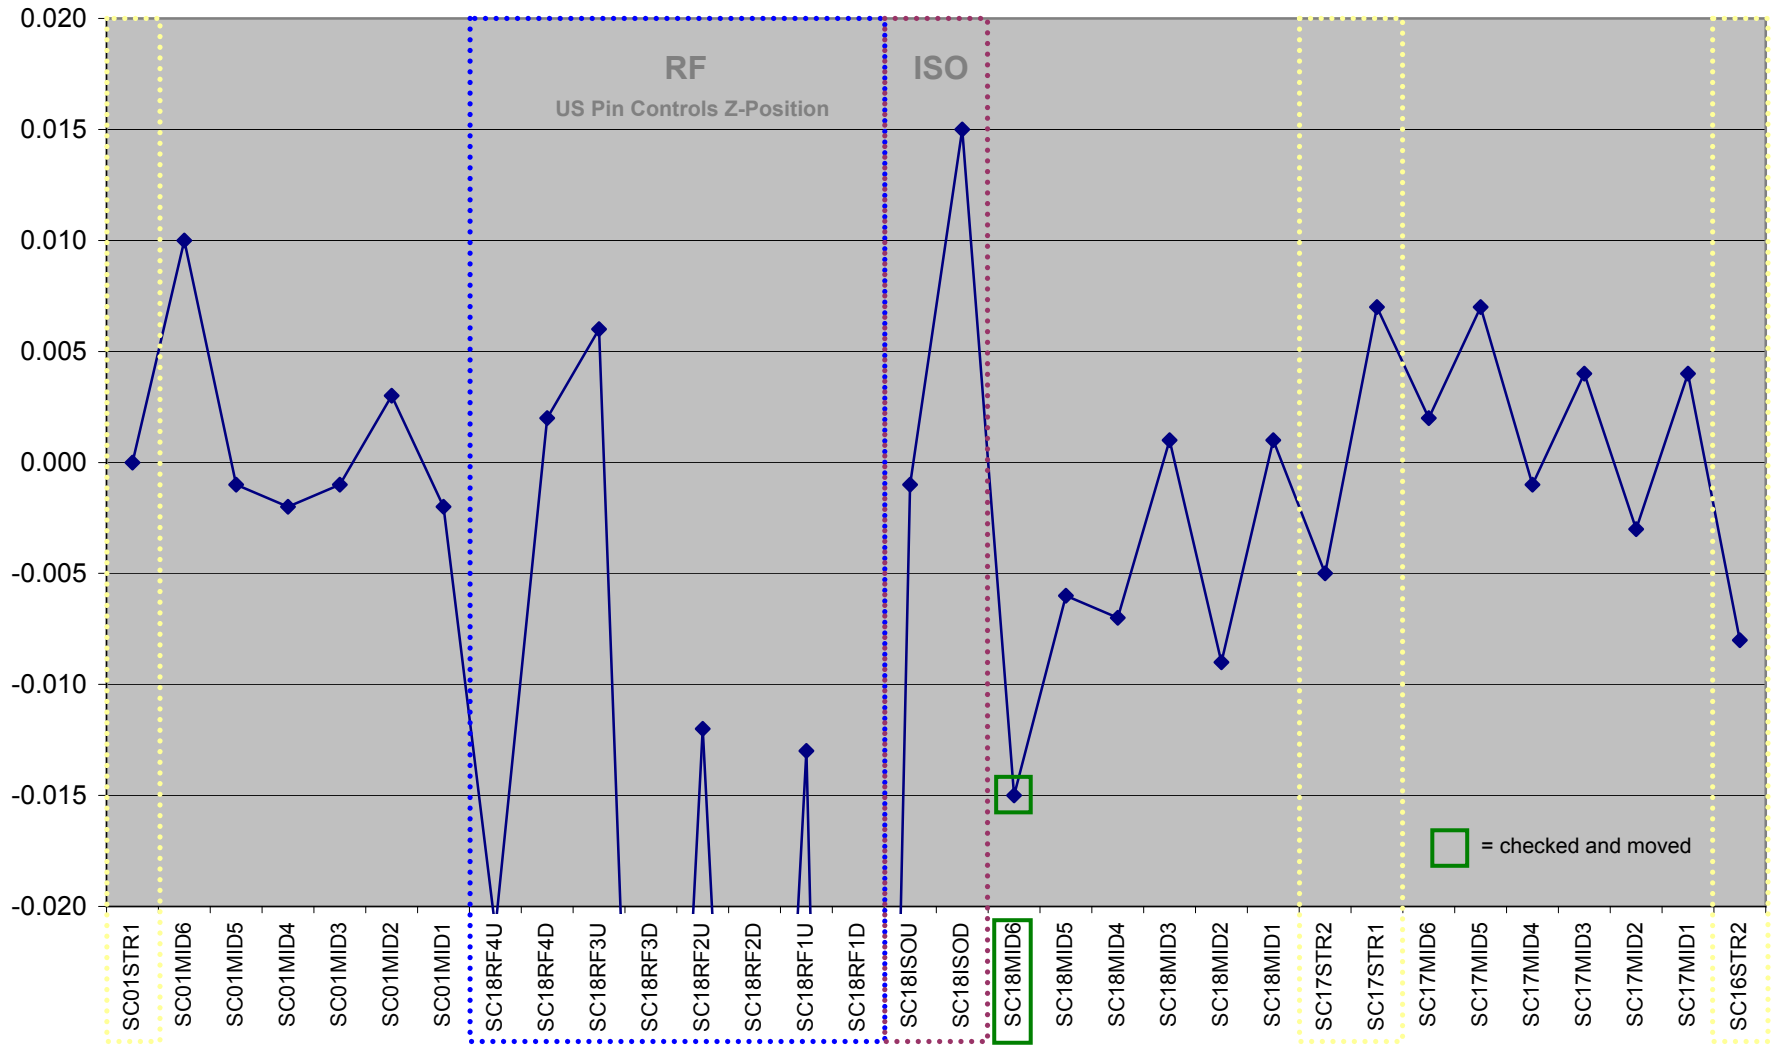

SUPPORT PLATE PIN Z POSITIONS inches

07-30-2003

SUPPORT PLATE PIN X POSITIONS inches

07-30-2003

SUPPORT PLATE PIN Y POSITIONS

inches

07-30-2003