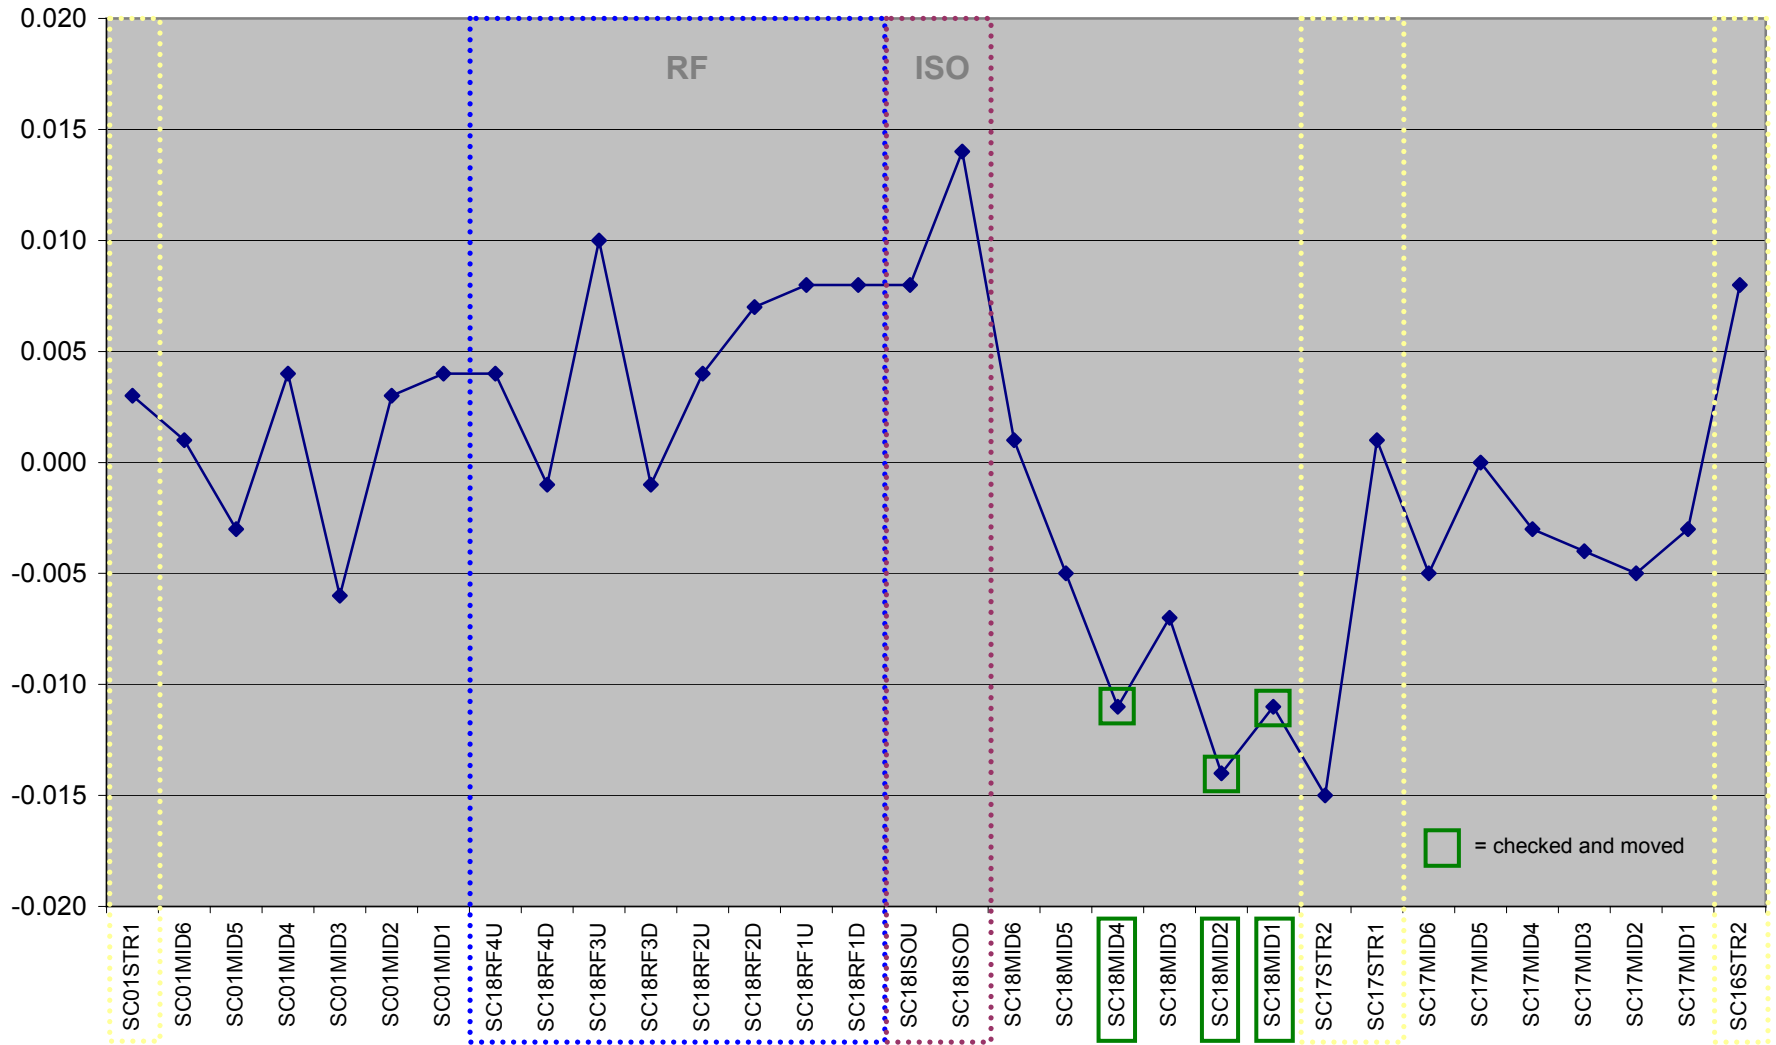

SUPPORT PLATE PIN Z POSITIONS inches

07-30-2003

SUPPORT PLATE PIN X POSITIONS inches

07-30-2003

SUPPORT PLATE PIN Y POSITIONS

inches

07-30-2003