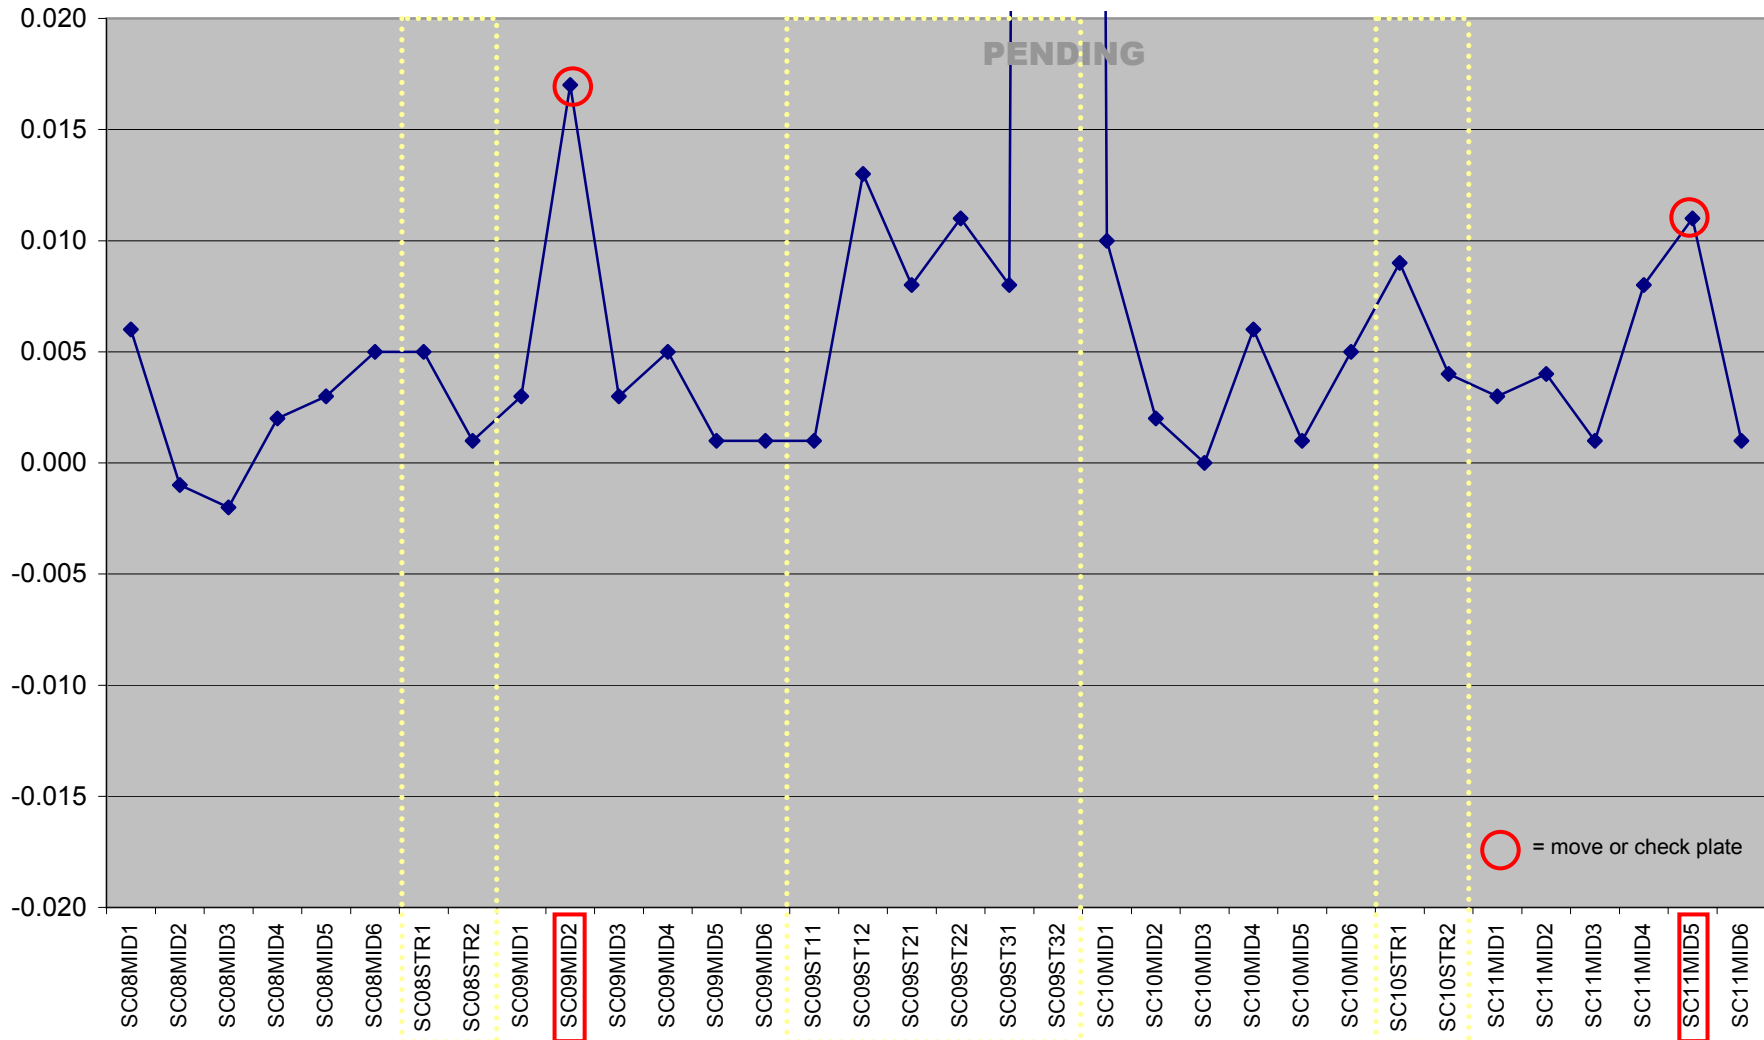

SUPPORT PLATE PIN Z POSITIONS inches

07-23-2003

SUPPORT PLATE PIN X POSITIONS inches

07-23-2003

SUPPORT PLATE PIN Y POSITIONS

inches

07-23-2003