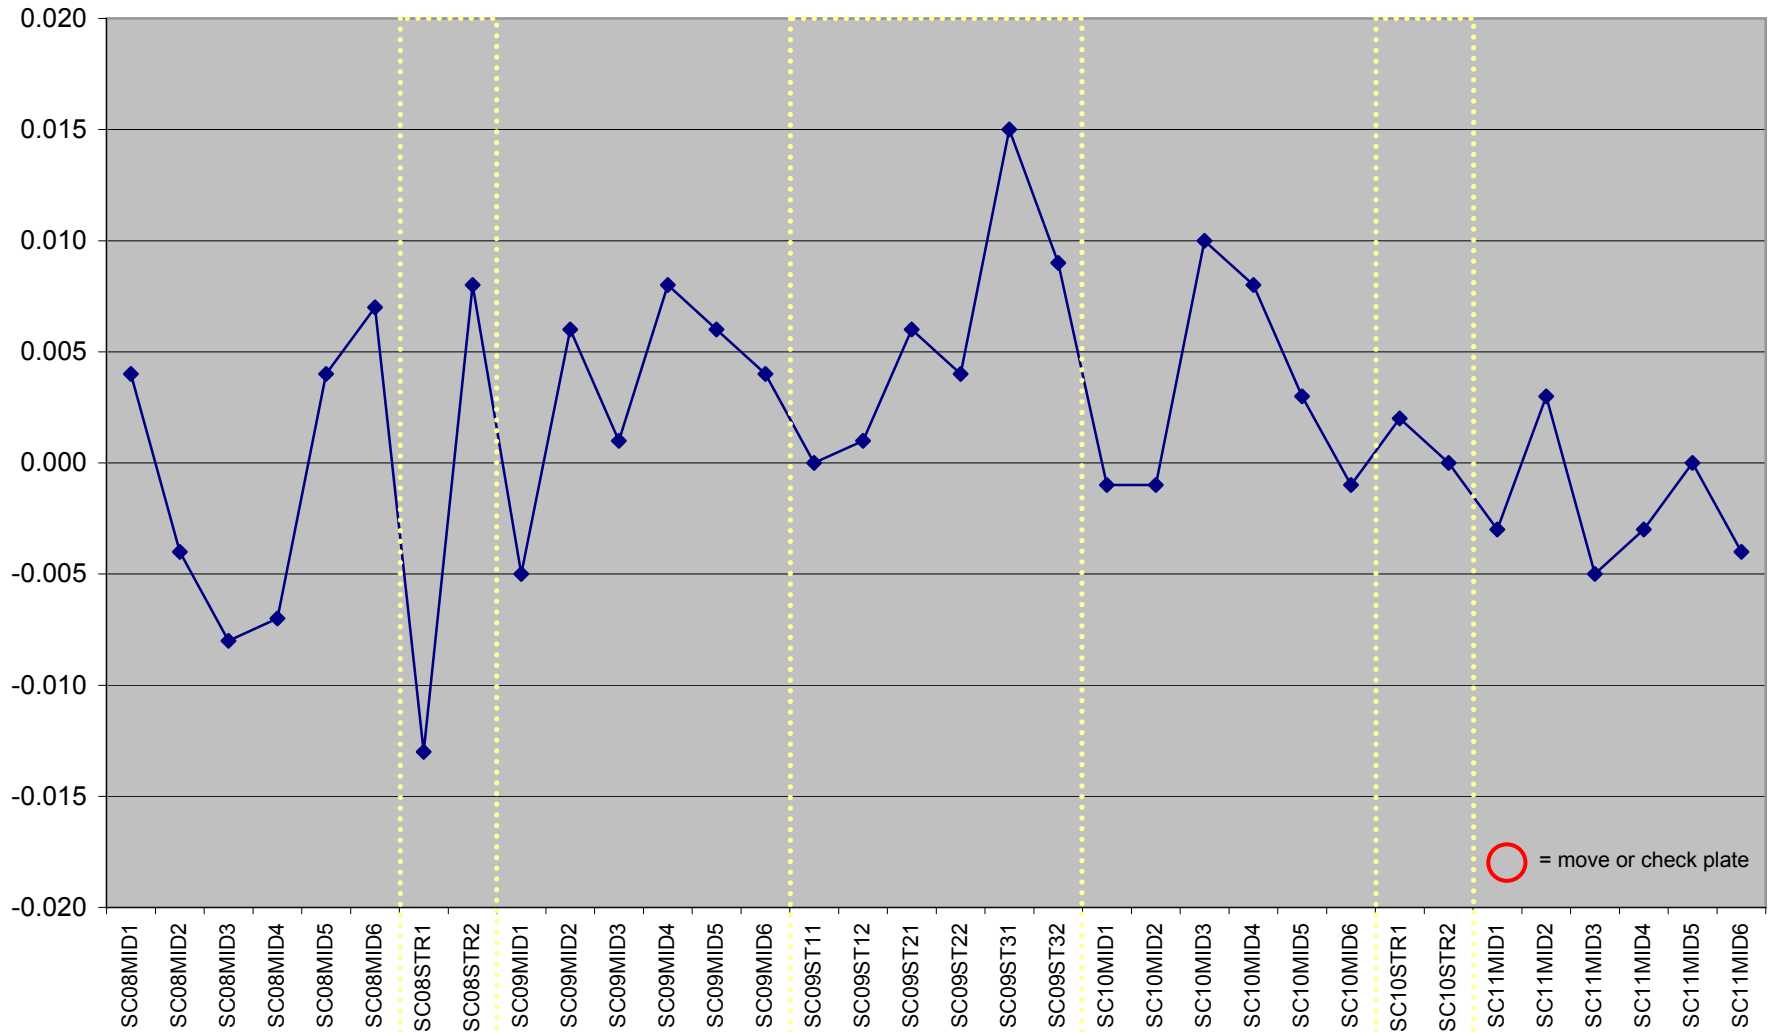

SUPPORT PLATE PIN Z POSITIONS inches

07-23-2003

SUPPORT PLATE PIN X POSITIONS inches

07-23-2003

SUPPORT PLATE PIN Y POSITIONS

inches

07-23-2003