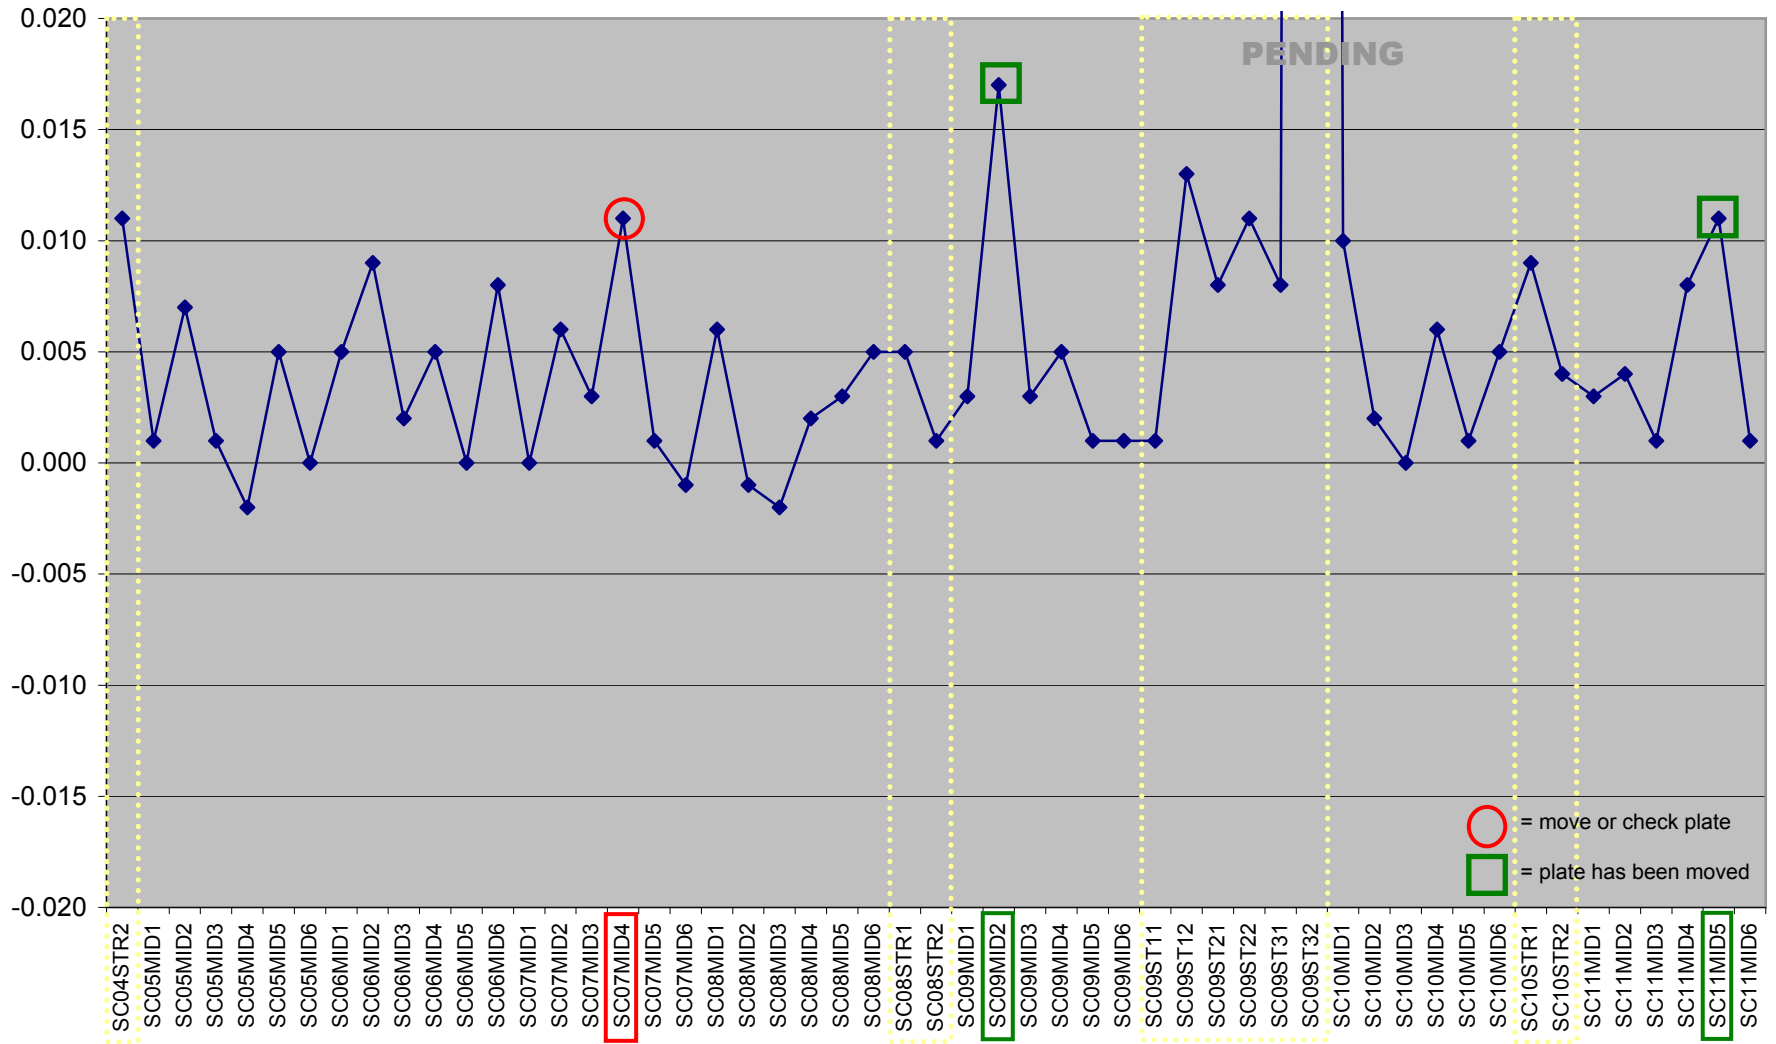

SUPPORT PLATE PIN Z POSITIONS

inches

07-24-2003

SUPPORT PLATE PIN X POSITIONS inches

07-24-2003

SUPPORT PLATE PIN Y POSITIONS inches

07-24-2003