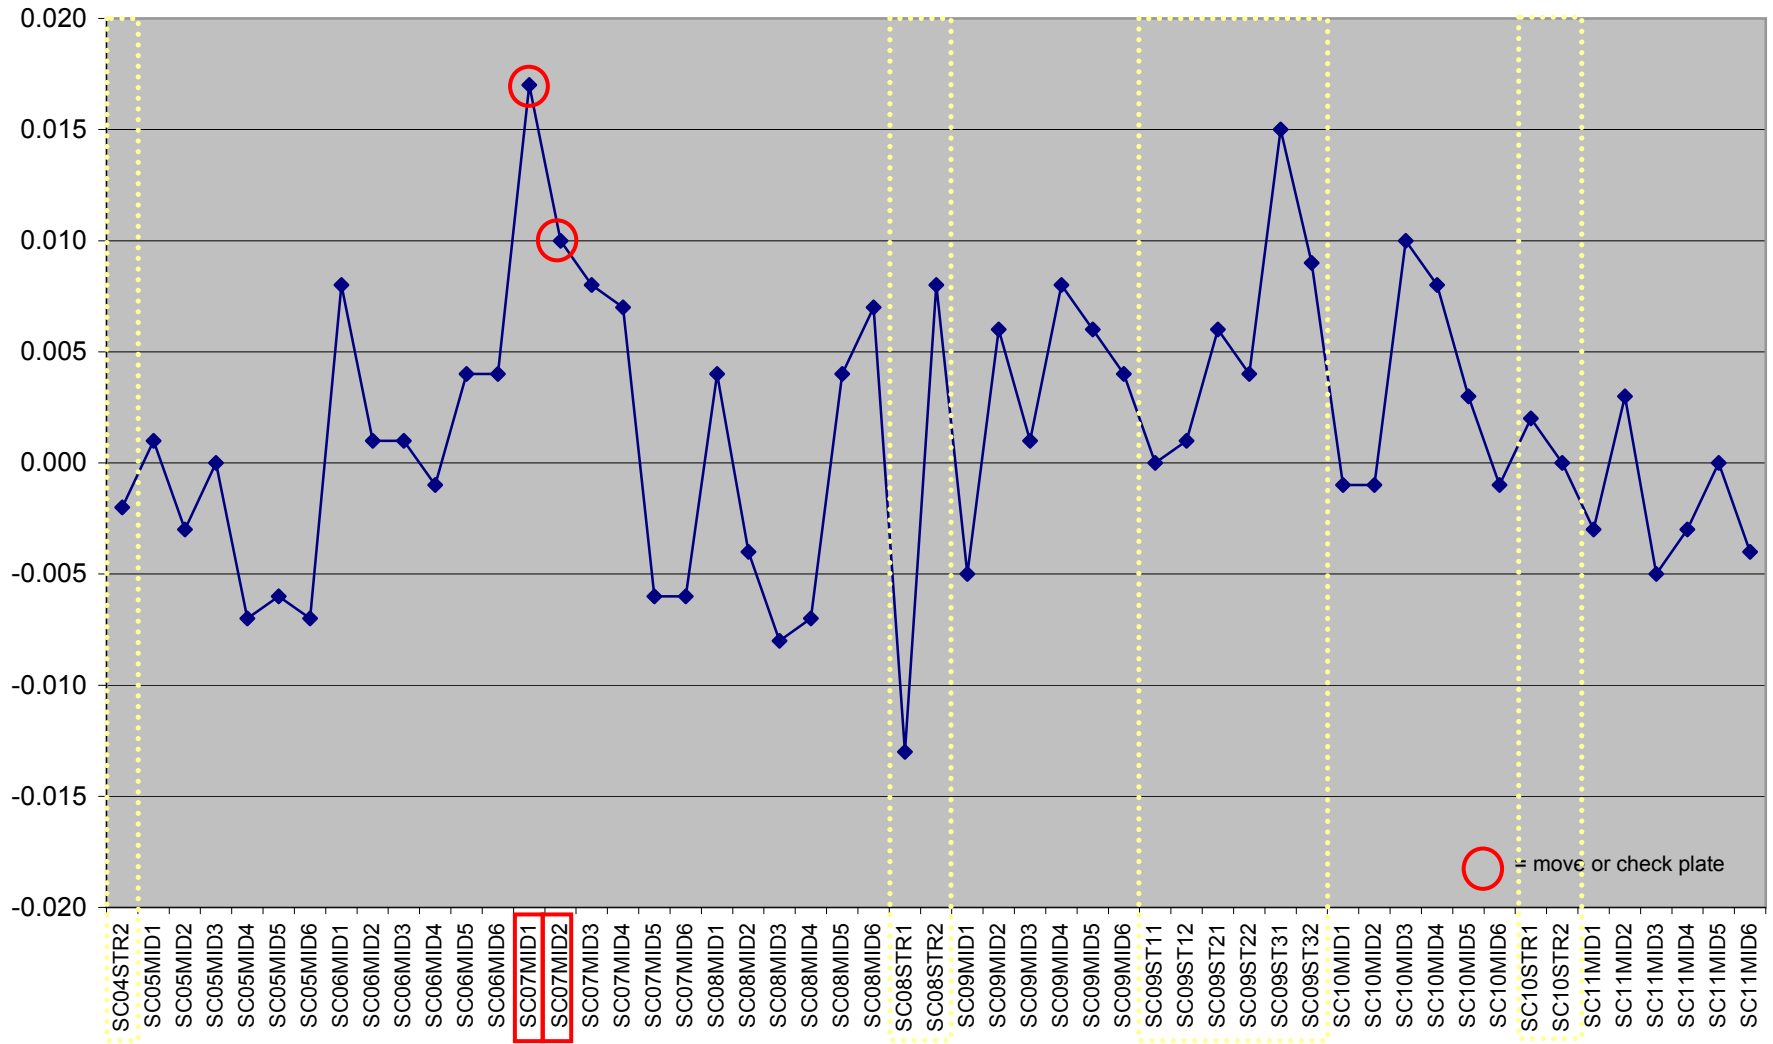

SUPPORT PLATE PIN Z POSITIONS

inches

07-24-2003

SUPPORT PLATE PIN X POSITIONS inches

07-24-2003

SUPPORT PLATE PIN Y POSITIONS inches

07-24-2003