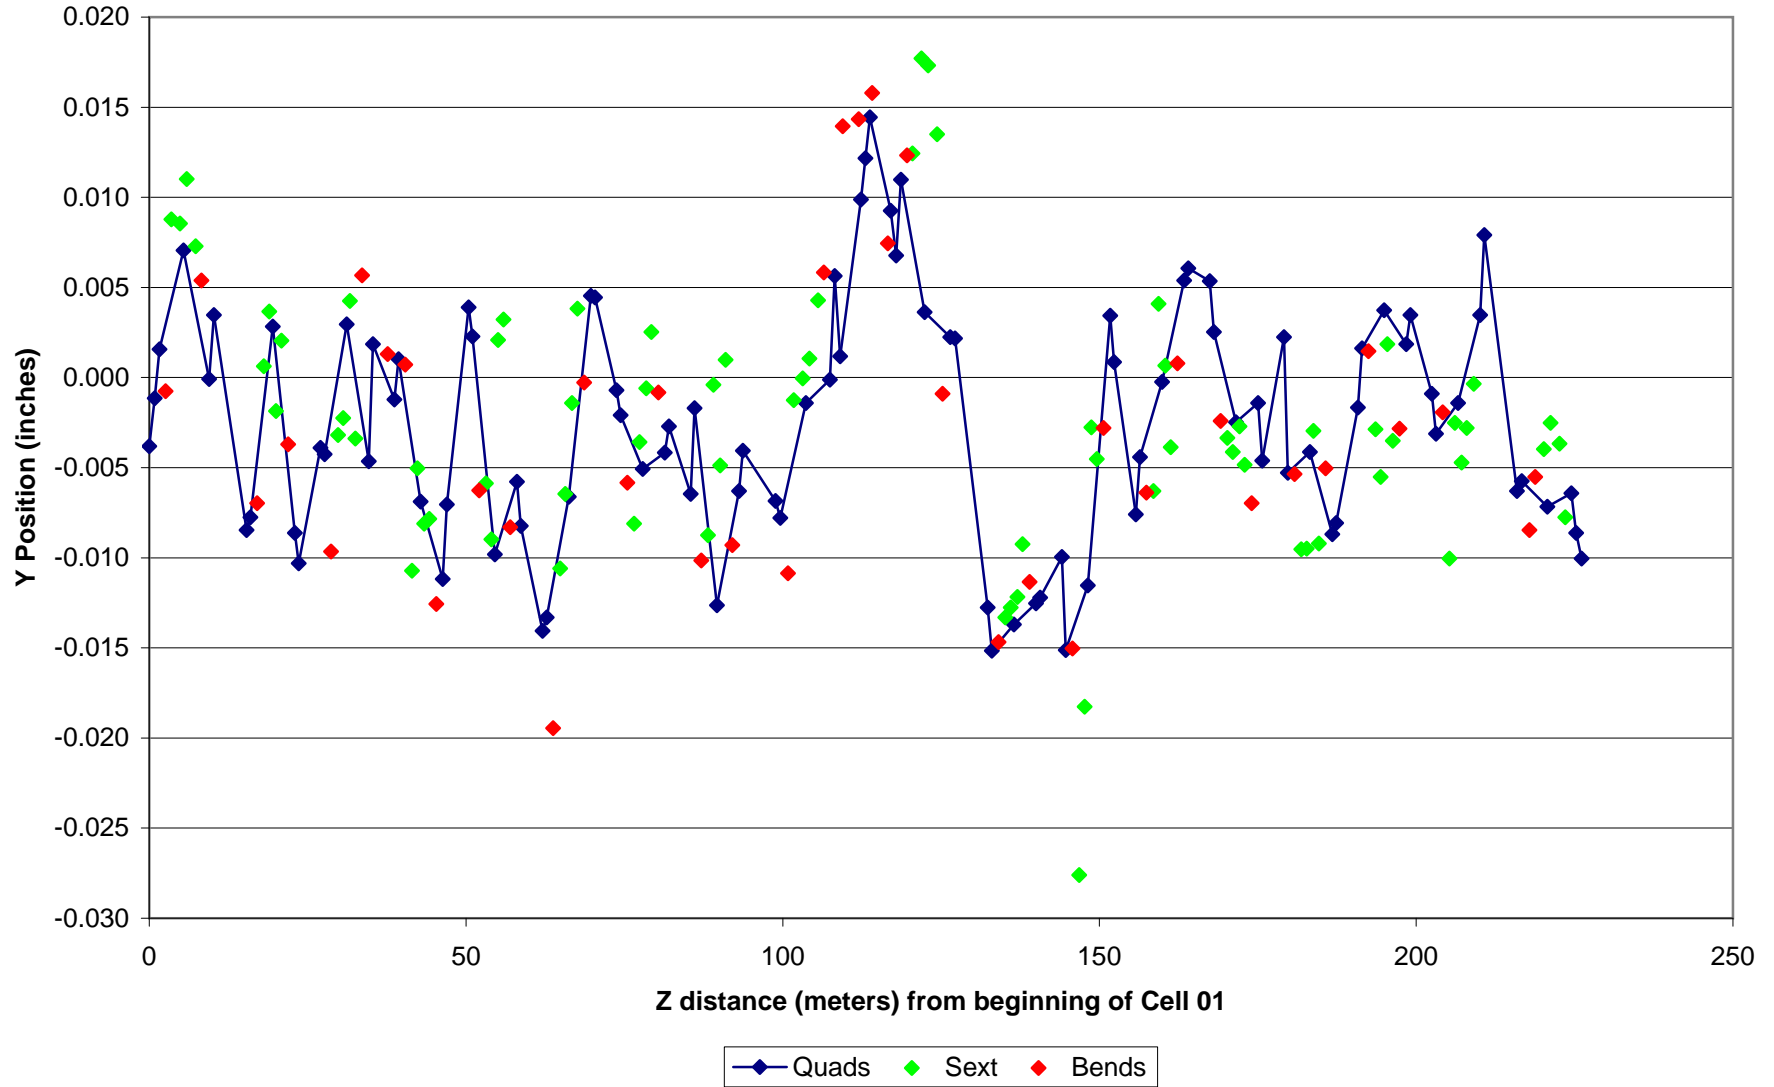

Spear3 2008 Map Magnet Y As Builts

2008 vs. 2007 Magnet Y As Builts