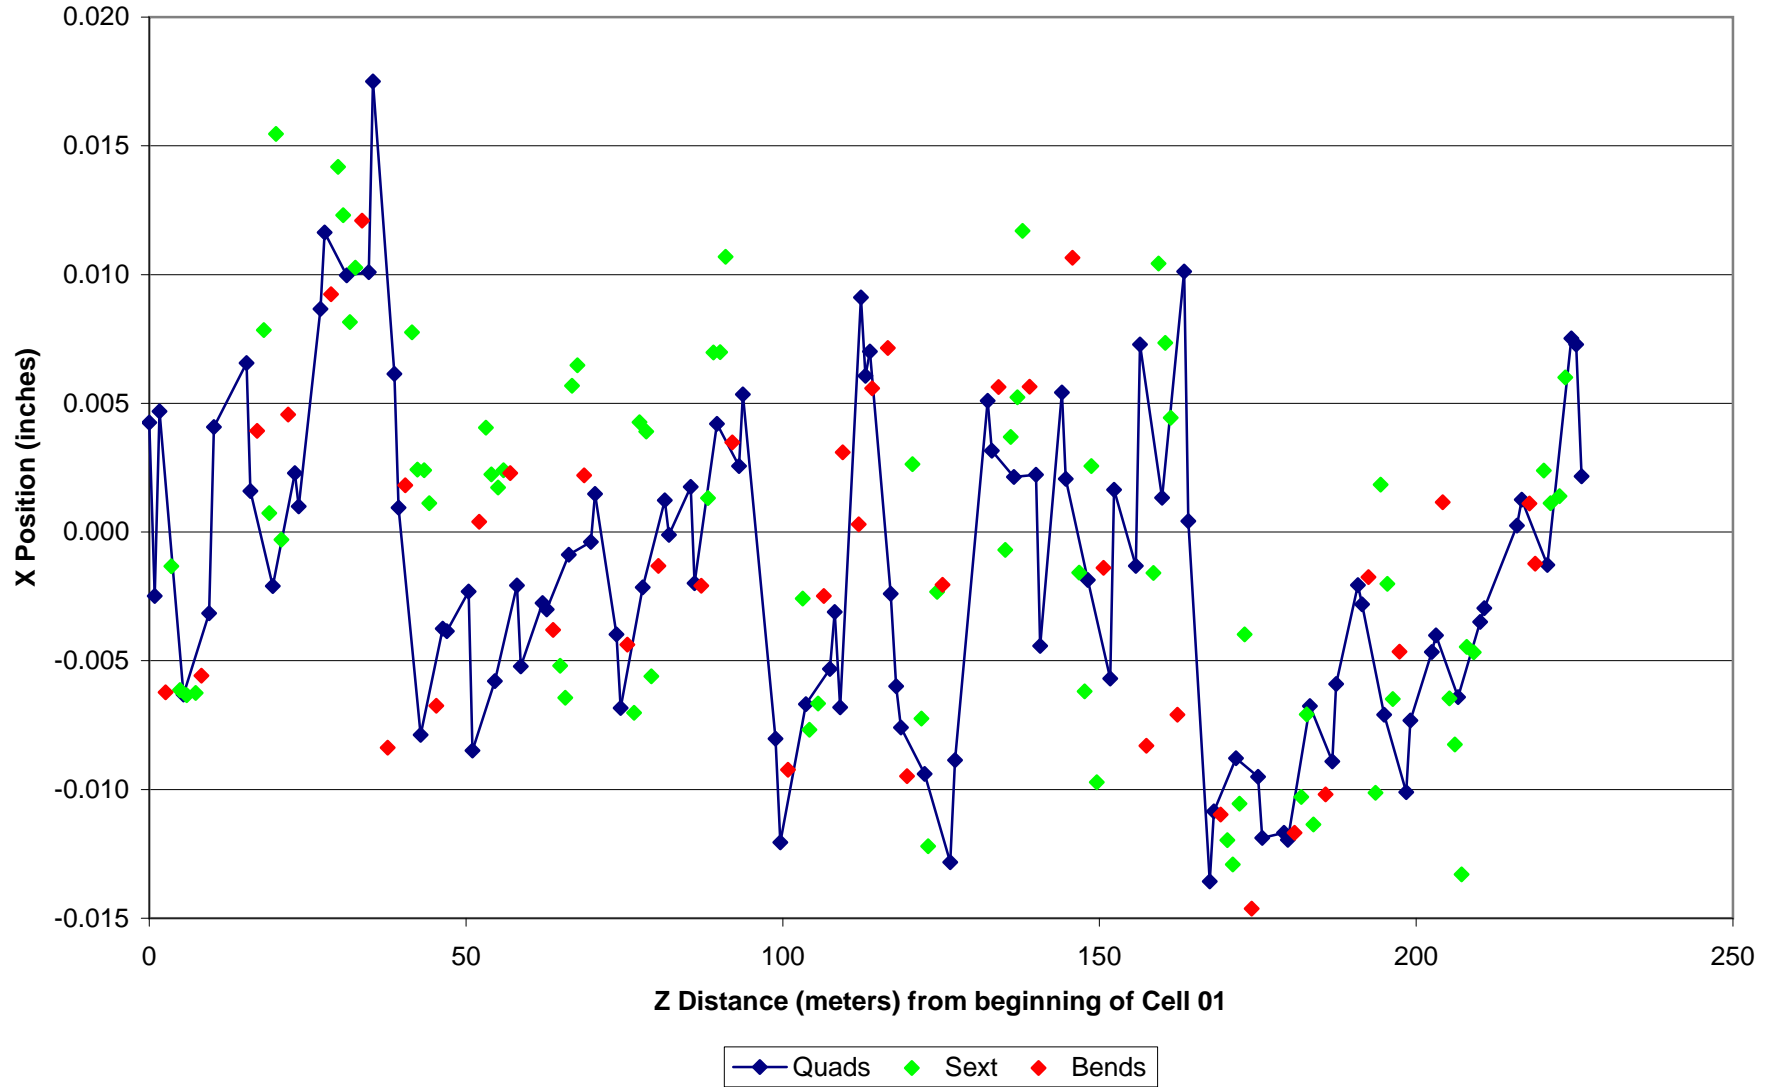

Spear3 2008 Map Magnet X As Builts

2008 vs. 2007 Magnet X As Builts