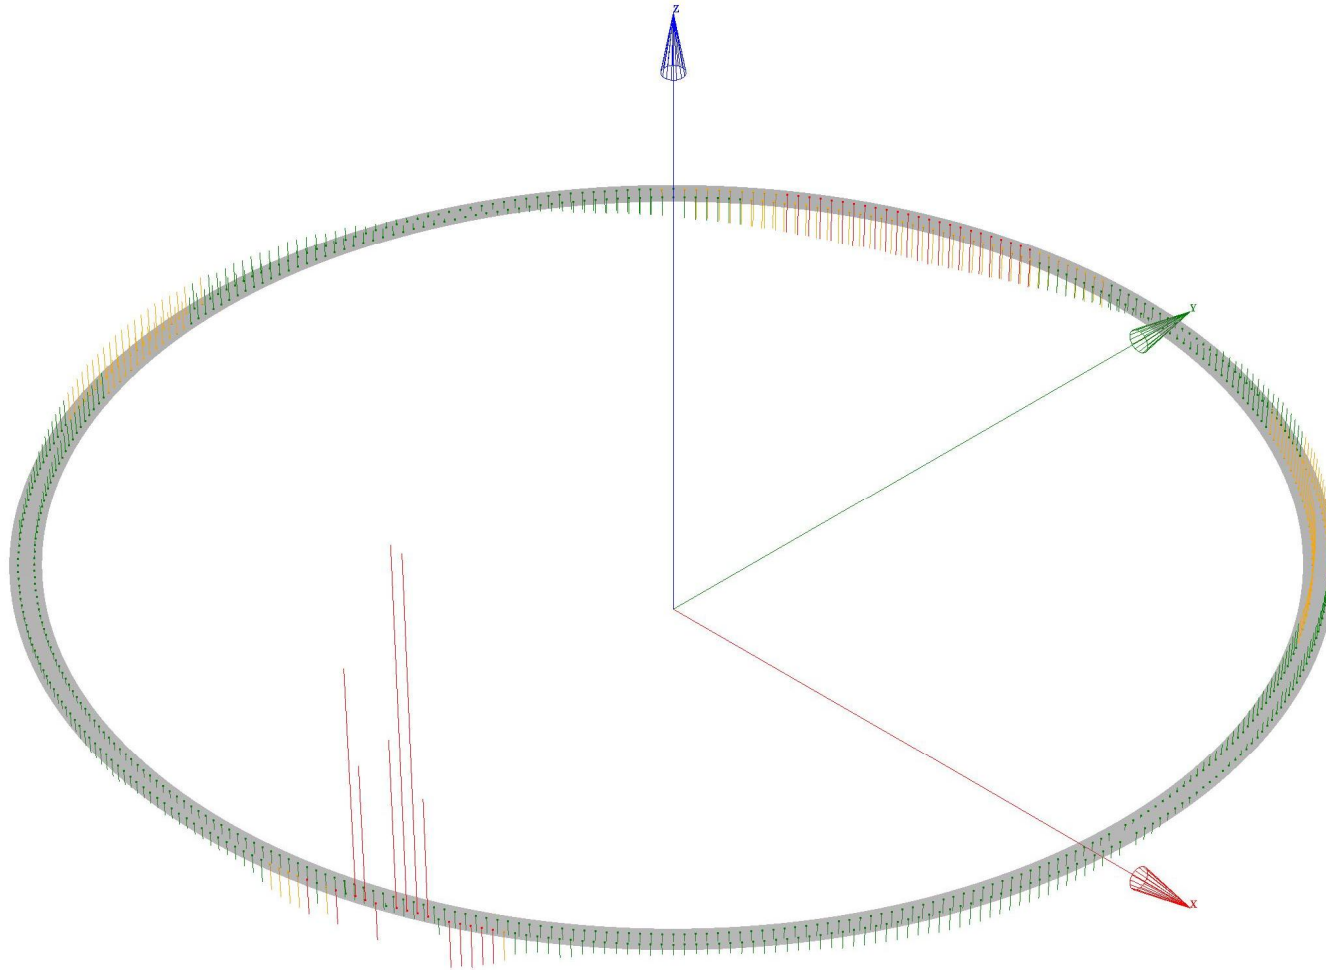

WAVEGUIDE PLANE FW02

Flatness	Min	Max
0.08940	-0.03199	0.05741

INSERT CONE FW02

Form	Min	Max
0.12186	-0.01361	0.10826