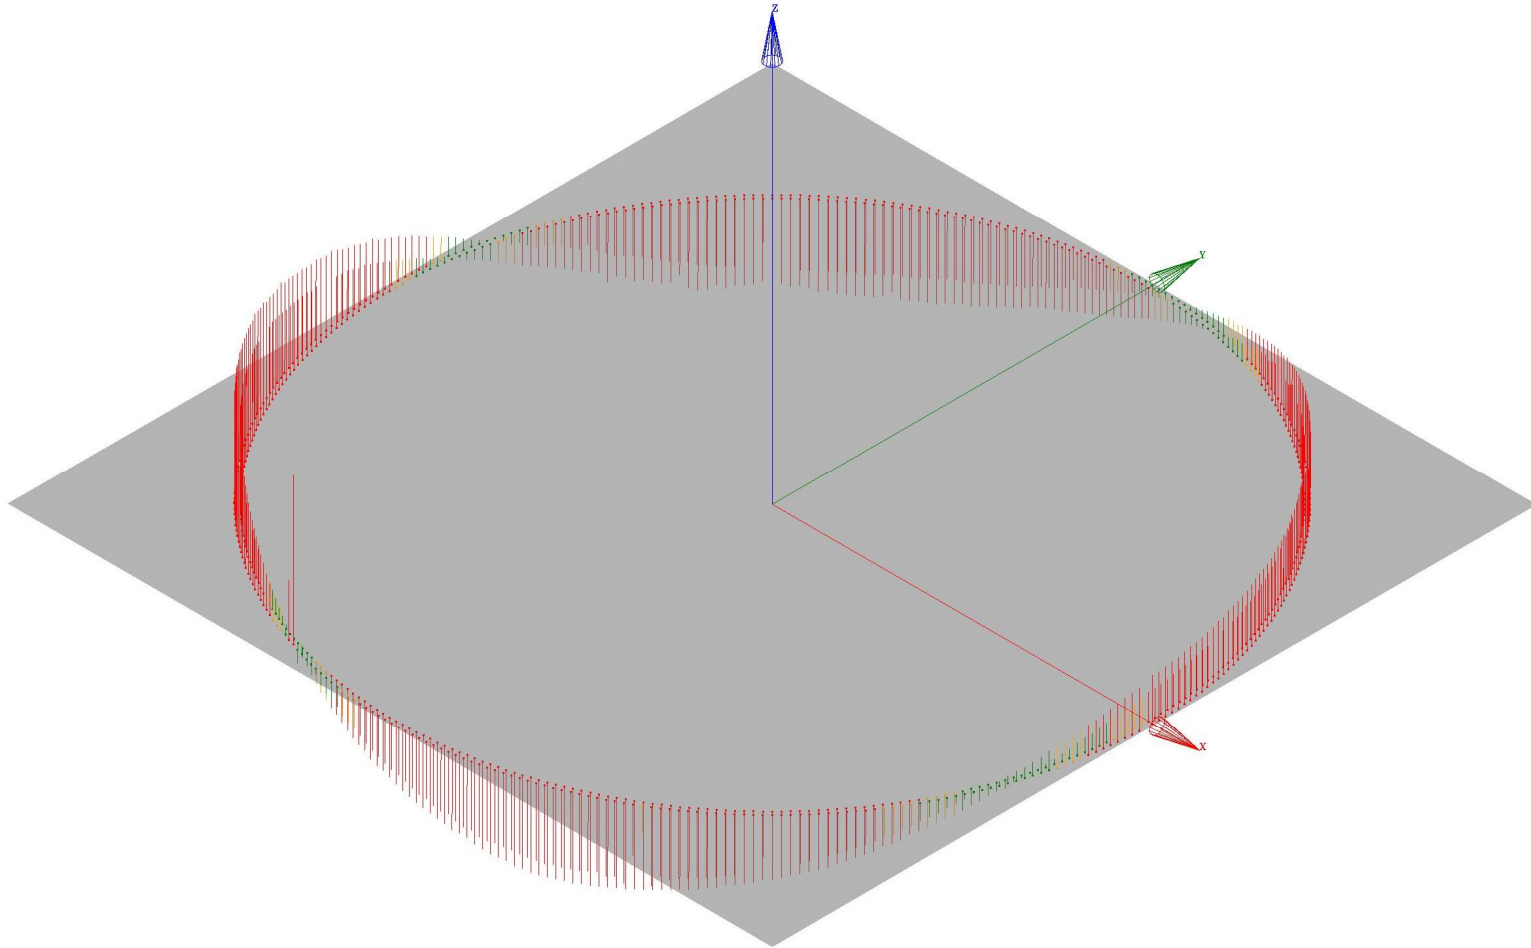

WAVEGUIDE PLANE FW02

Flatness	Min	Max
0.08940	-0.03199	0.05741

INSERT CONE FW02

Form	Min	Max
0.12186	-0.01361	0.10826