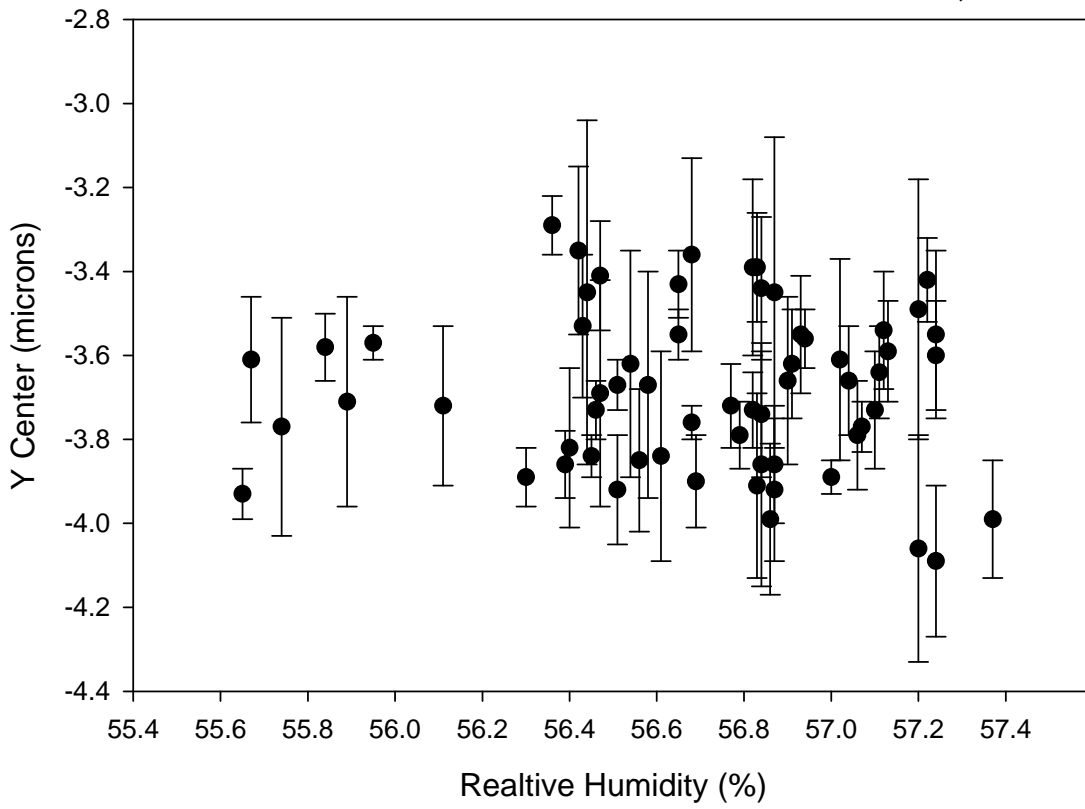

FWSQ001-6

Data Set 2, Run 18

● Relative Humidity vs Y Center

This document was created with Win2PDF available at <http://www.daneprairie.com>.
The unregistered version of Win2PDF is for evaluation or non-commercial use only.