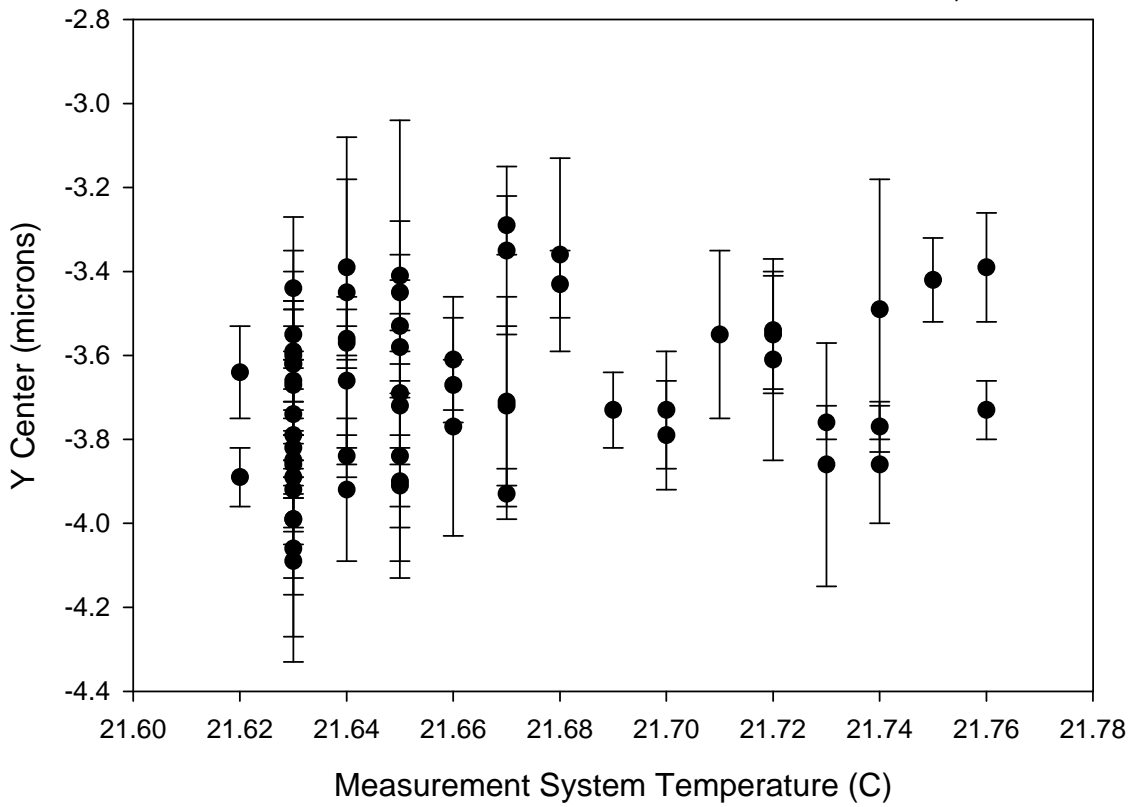

## Data Set 2, Run 18

● Measurement System vs Y Center

This document was created with Win2PDF available at <http://www.daneprairie.com>.  
The unregistered version of Win2PDF is for evaluation or non-commercial use only.