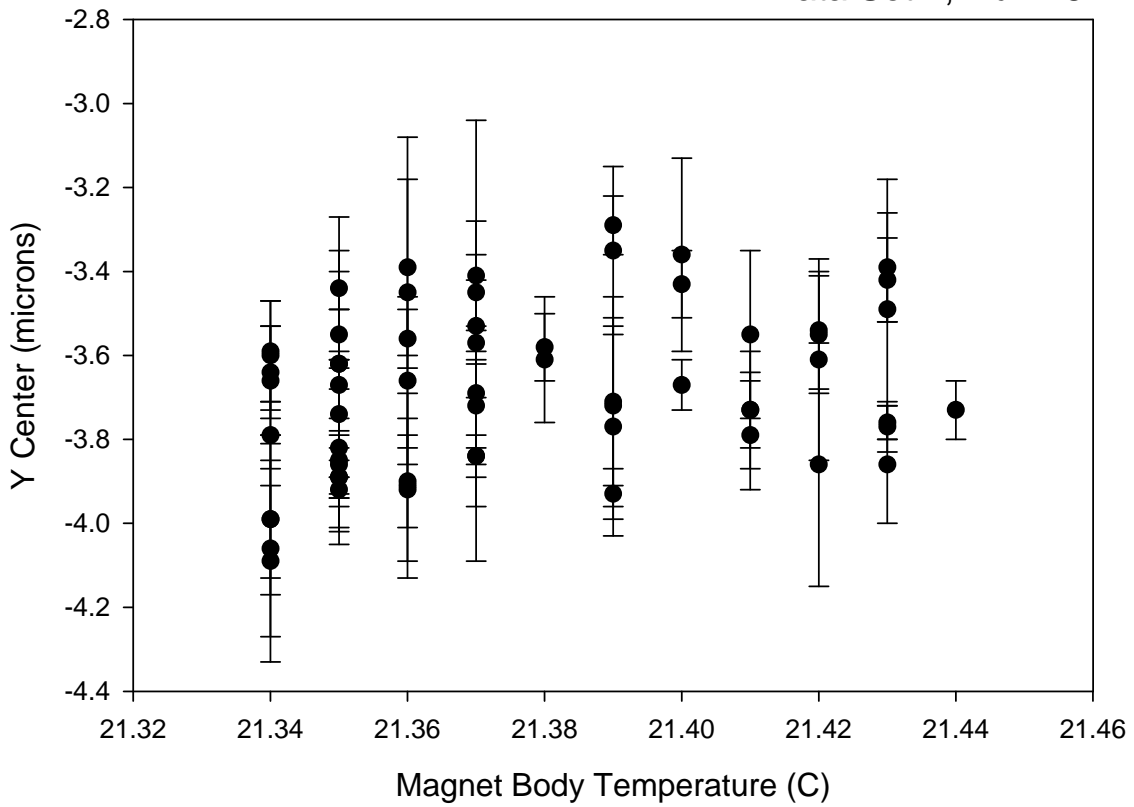

# FWSQ001-6

Data Set 2, Run 18

● Magnet Body vs Y Center

This document was created with Win2PDF available at <http://www.daneprairie.com>.  
The unregistered version of Win2PDF is for evaluation or non-commercial use only.