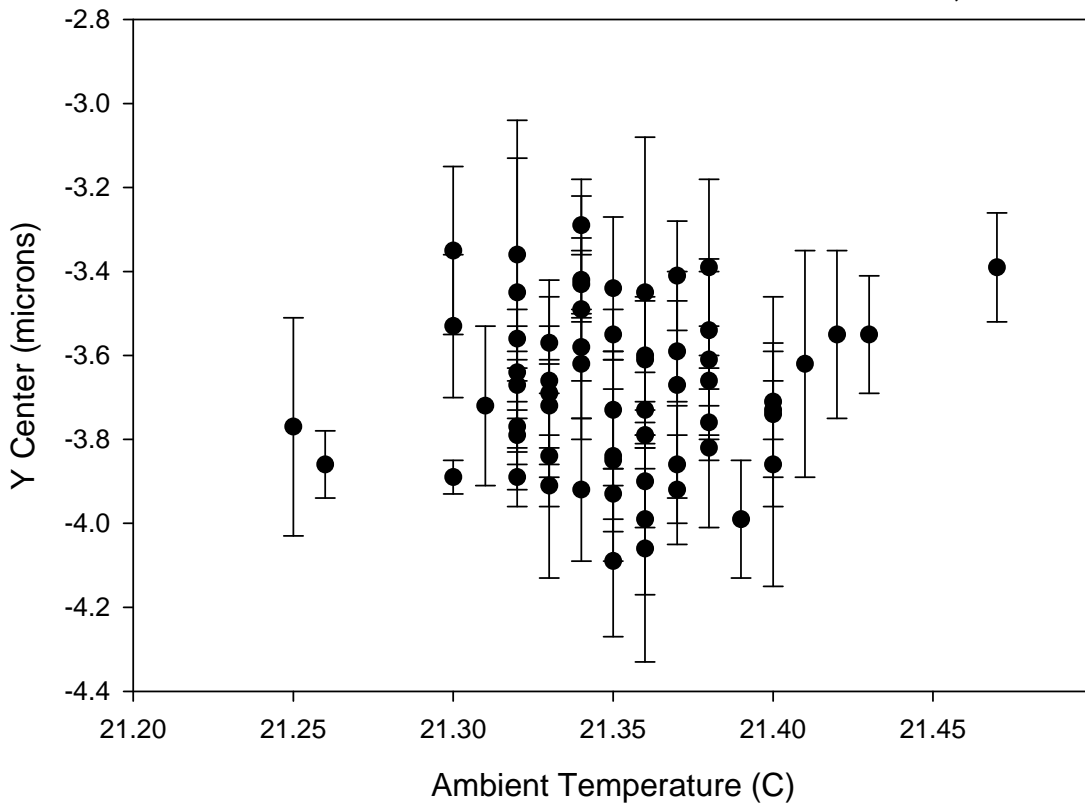

# FWSQ001-6

Data Set 2, Run 18

● Ambient vs Y Center

This document was created with Win2PDF available at <http://www.daneprairie.com>.  
The unregistered version of Win2PDF is for evaluation or non-commercial use only.