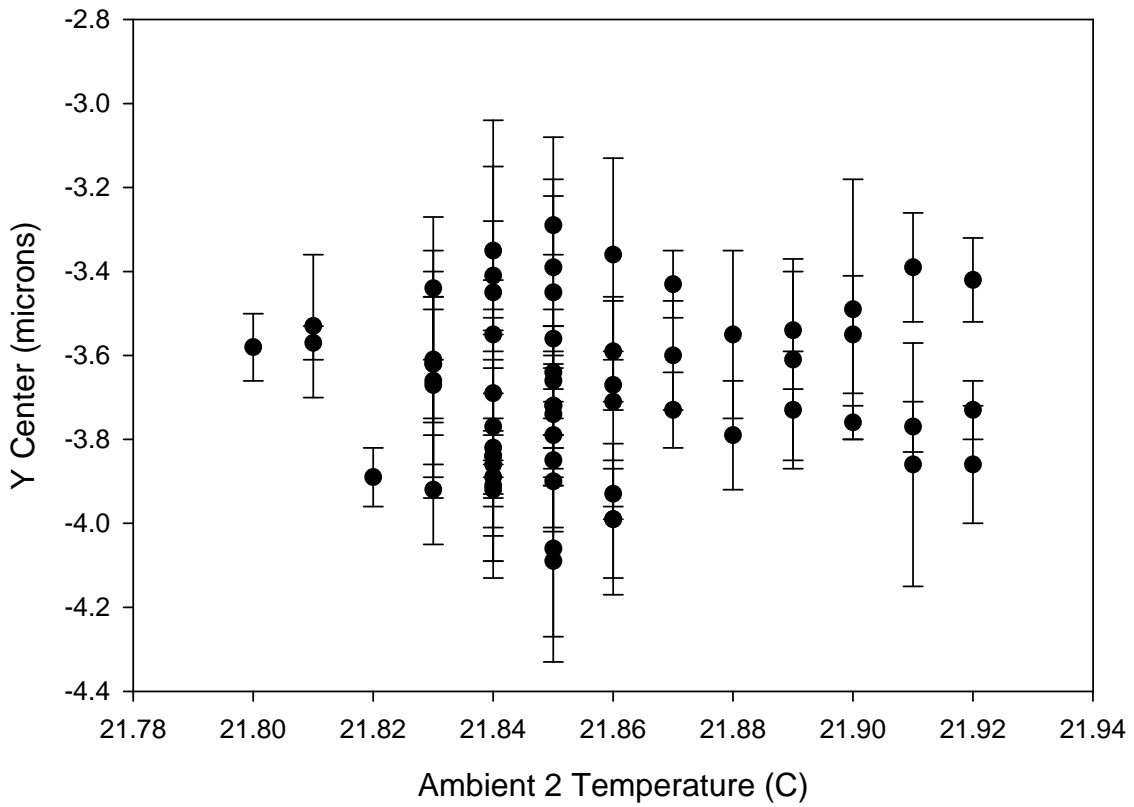

FWSQ001-6

Data Set 2, Run 18

● Ambient 2 vs Y Center

This document was created with Win2PDF available at <http://www.daneprairie.com>.
The unregistered version of Win2PDF is for evaluation or non-commercial use only.