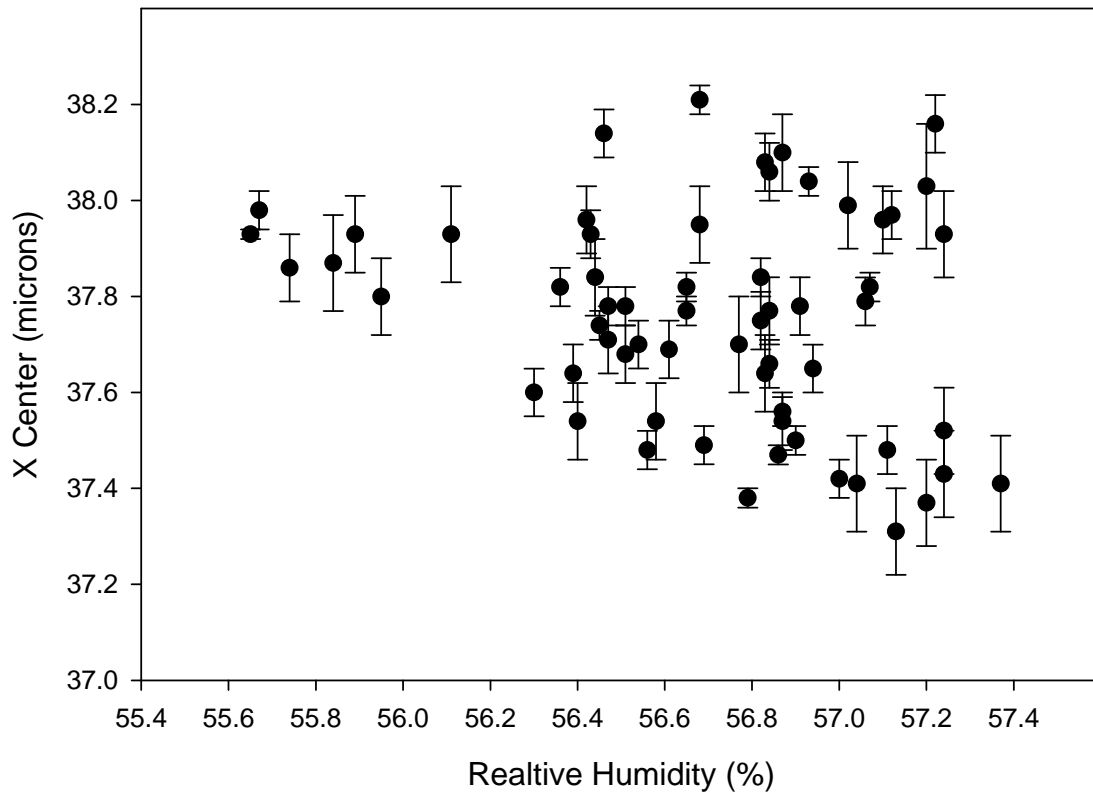

FWSQ001-6

Data Set 2, Run 18

● Relative Humidity vs X Center

This document was created with Win2PDF available at <http://www.daneprairie.com>.  
The unregistered version of Win2PDF is for evaluation or non-commercial use only.