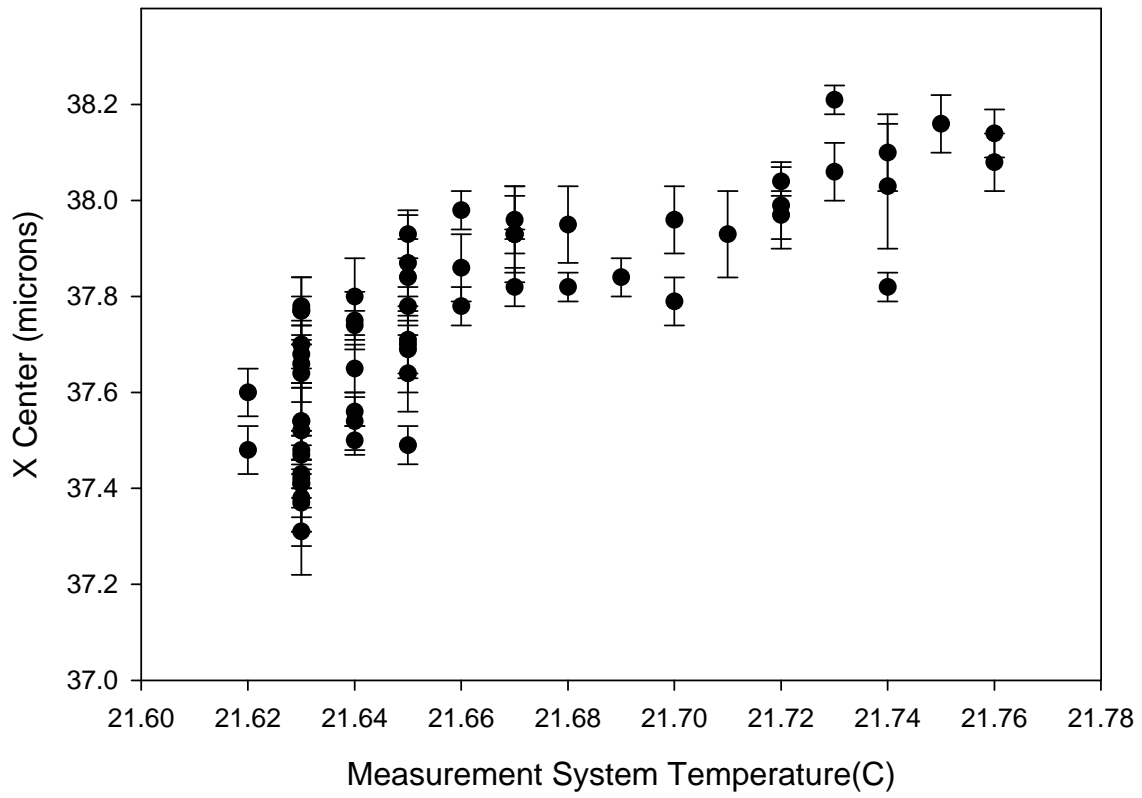

FWSQ001-6

Data Set 2, Run 18

● Measurement System vs X Center

This document was created with Win2PDF available at <http://www.daneprairie.com>.  
The unregistered version of Win2PDF is for evaluation or non-commercial use only.