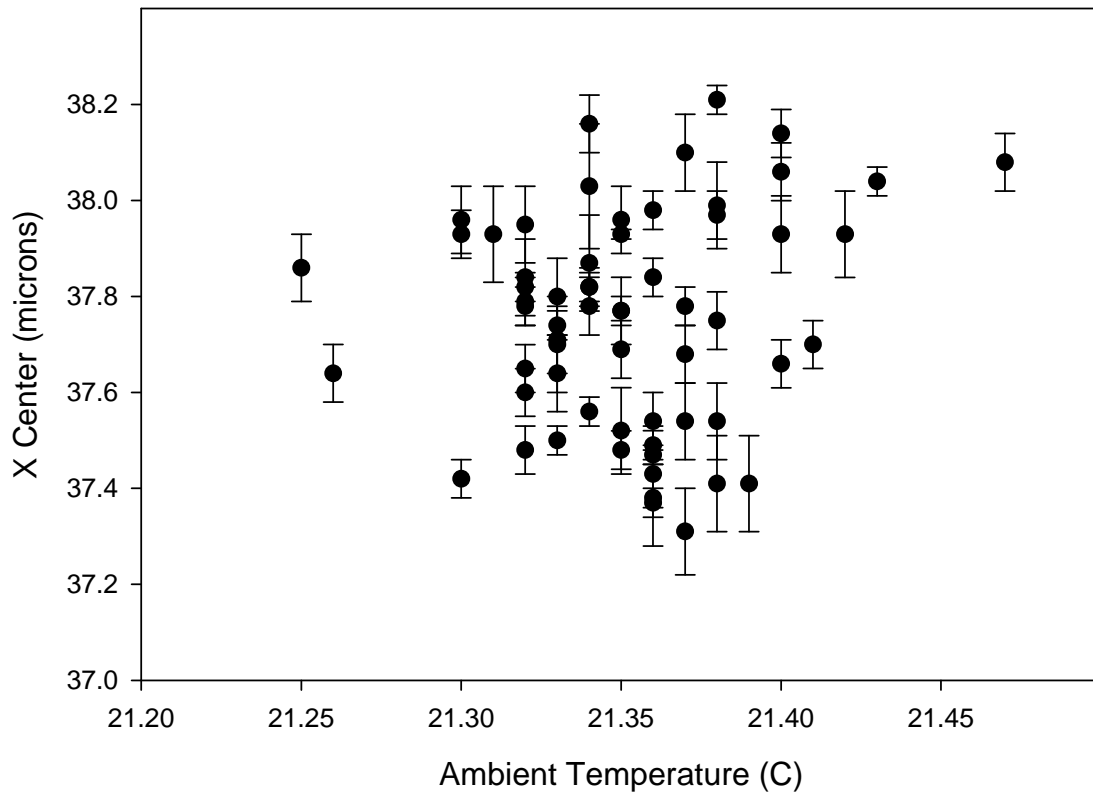

FWSQ001-6

Data Set 2, Run 18

● Ambient vs X Center

This document was created with Win2PDF available at <http://www.daneprairie.com>.
The unregistered version of Win2PDF is for evaluation or non-commercial use only.