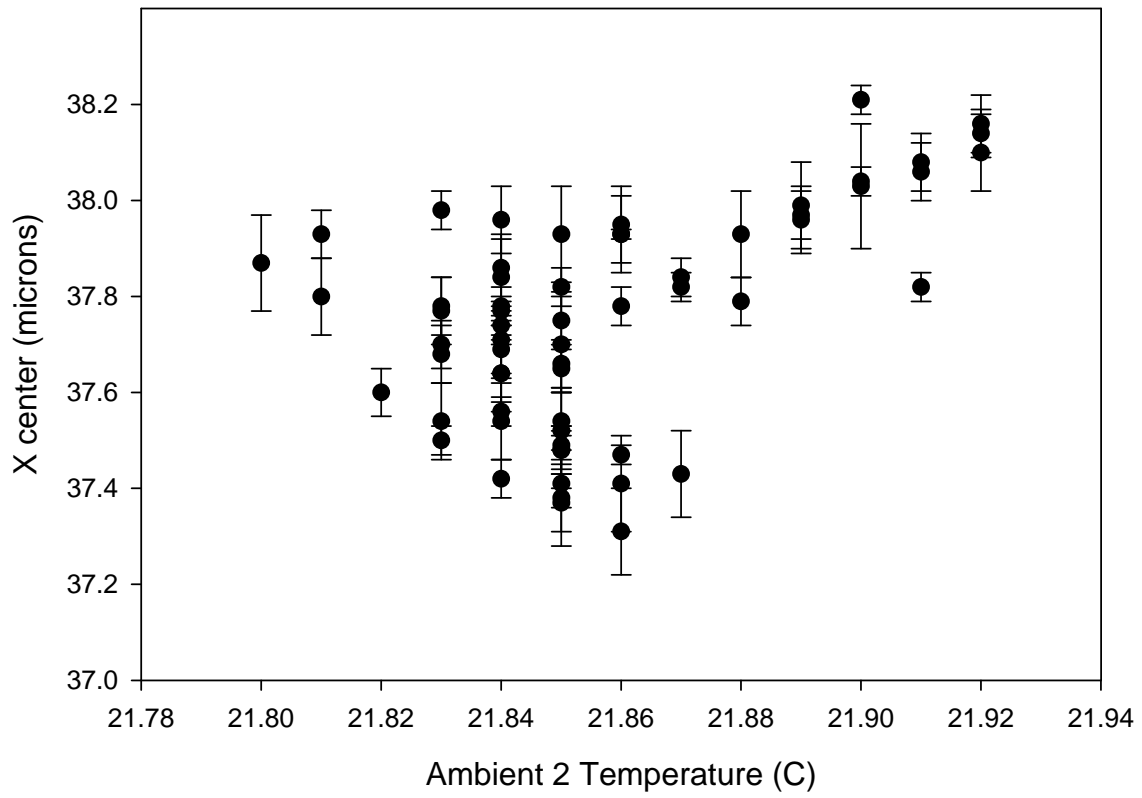

FWSQ001-6

Data Set 2, Run 18

● Ambient 2 vs X Center

This document was created with Win2PDF available at <http://www.daneprairie.com>.
The unregistered version of Win2PDF is for evaluation or non-commercial use only.