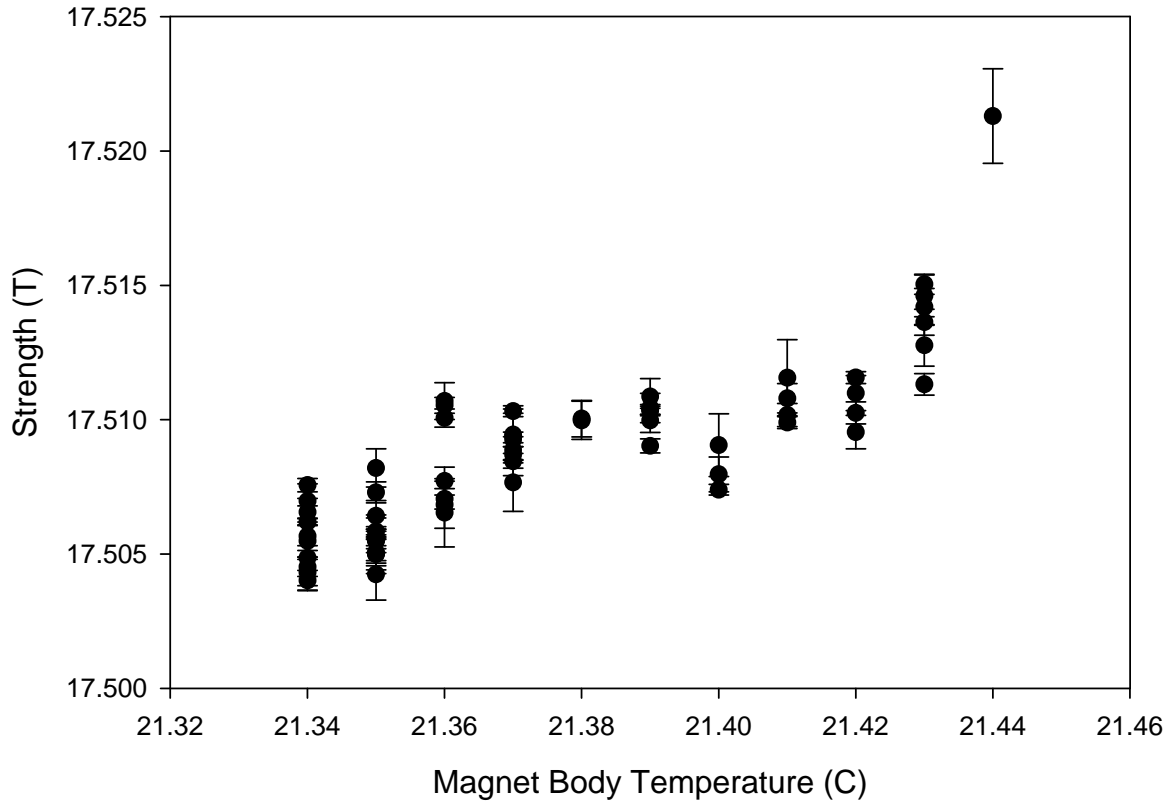

FWSQ001-6

Data Set 2, Run 18

● Magnet Body vs Strength

This document was created with Win2PDF available at <http://www.daneprairie.com>.
The unregistered version of Win2PDF is for evaluation or non-commercial use only.