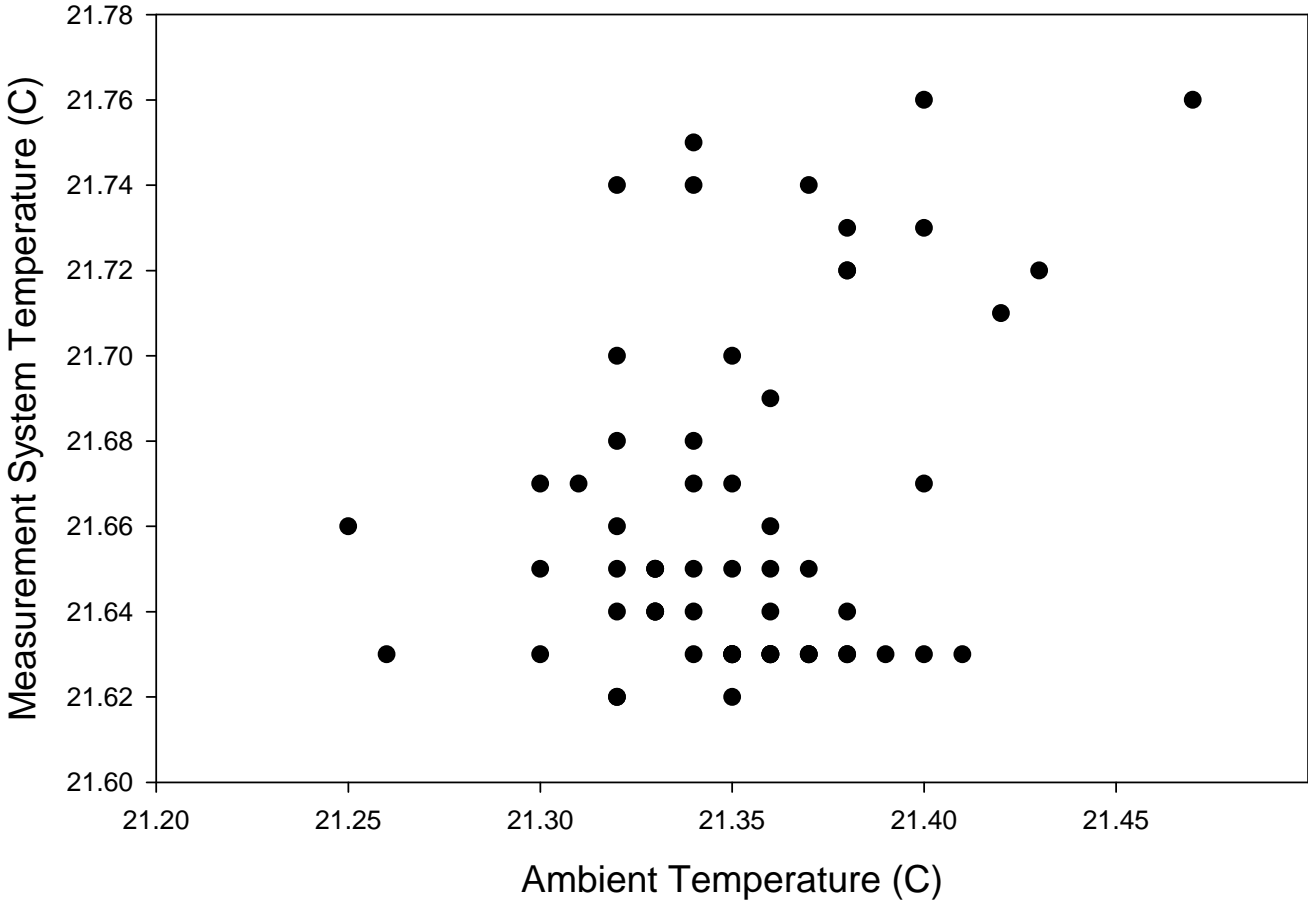

FWSQ001-6

Data Set 2, Run 18

● Ambient vs Measurement System

This document was created with Win2PDF available at <http://www.daneprairie.com>.
The unregistered version of Win2PDF is for evaluation or non-commercial use only.