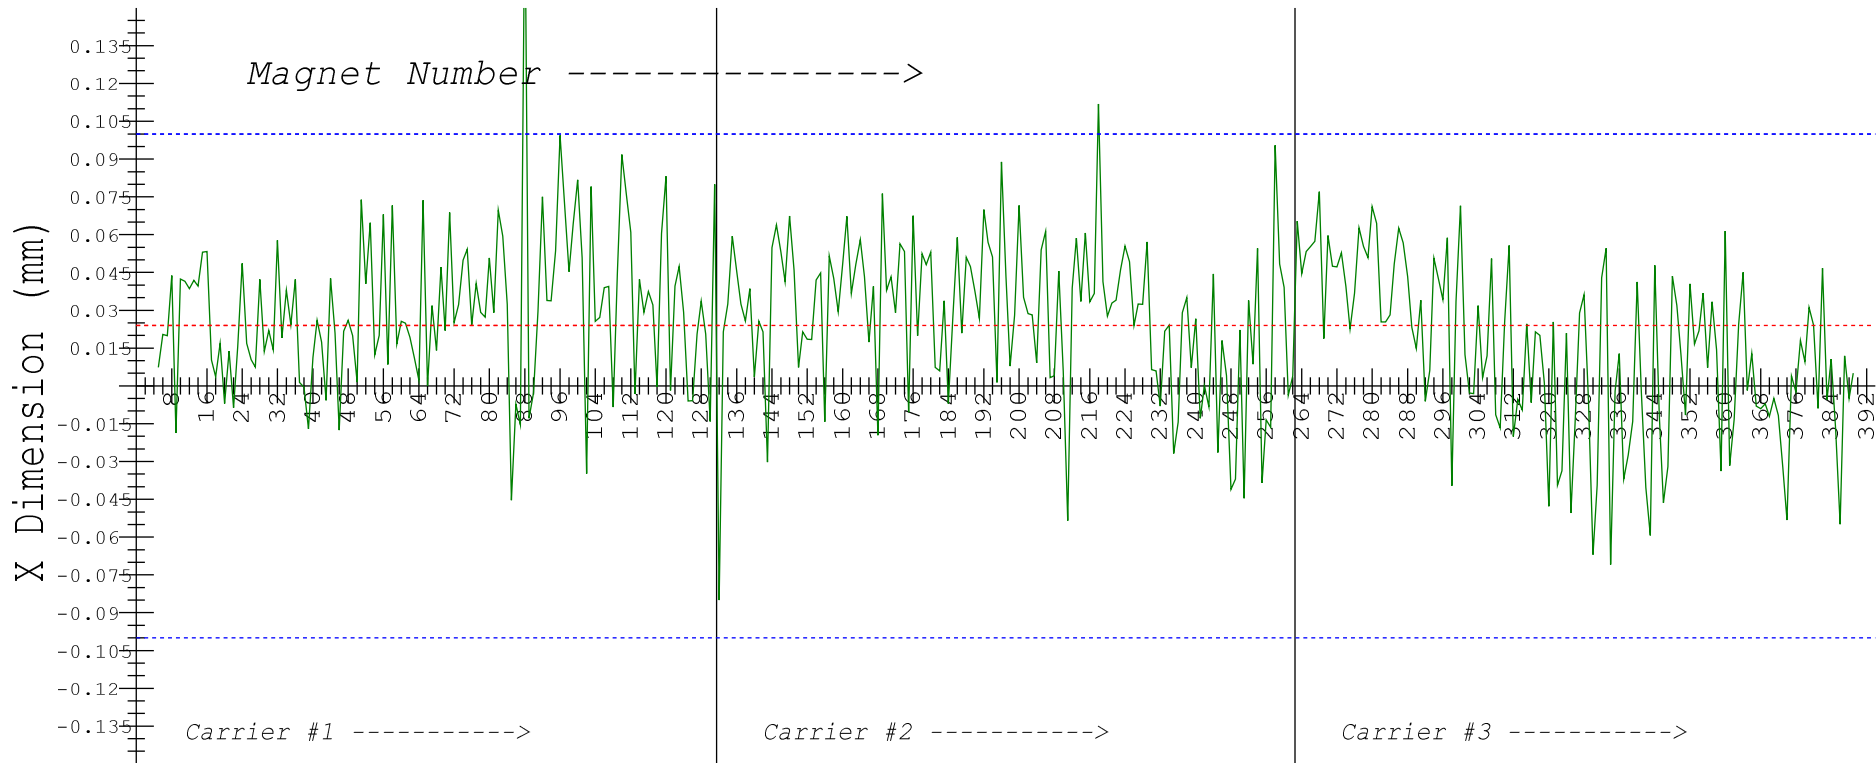

MEAN= 0.000  
 MIN= -0.318  
 MAX= 0.076

**Delta Undulator, Carrier/Magnet Assy.**  
 Magnet, Y Axis Center Location  
 In Magnet CSY rotated 45 deg with +Y towards center axis

Quad. = 2  
 After Tuning  
 08-SEP-2014

MEAN= 0.024  
 MIN= -0.085  
 MAX= 0.196

**Delta Undulator, Carrier/Magnet Assy.**  
 Magnet, X Axis Center Location  
 In Magnet CSY rotated 45 deg with +Y towards center axis

Quad. = 2  
 After Tuning  
 08-SEP-2014