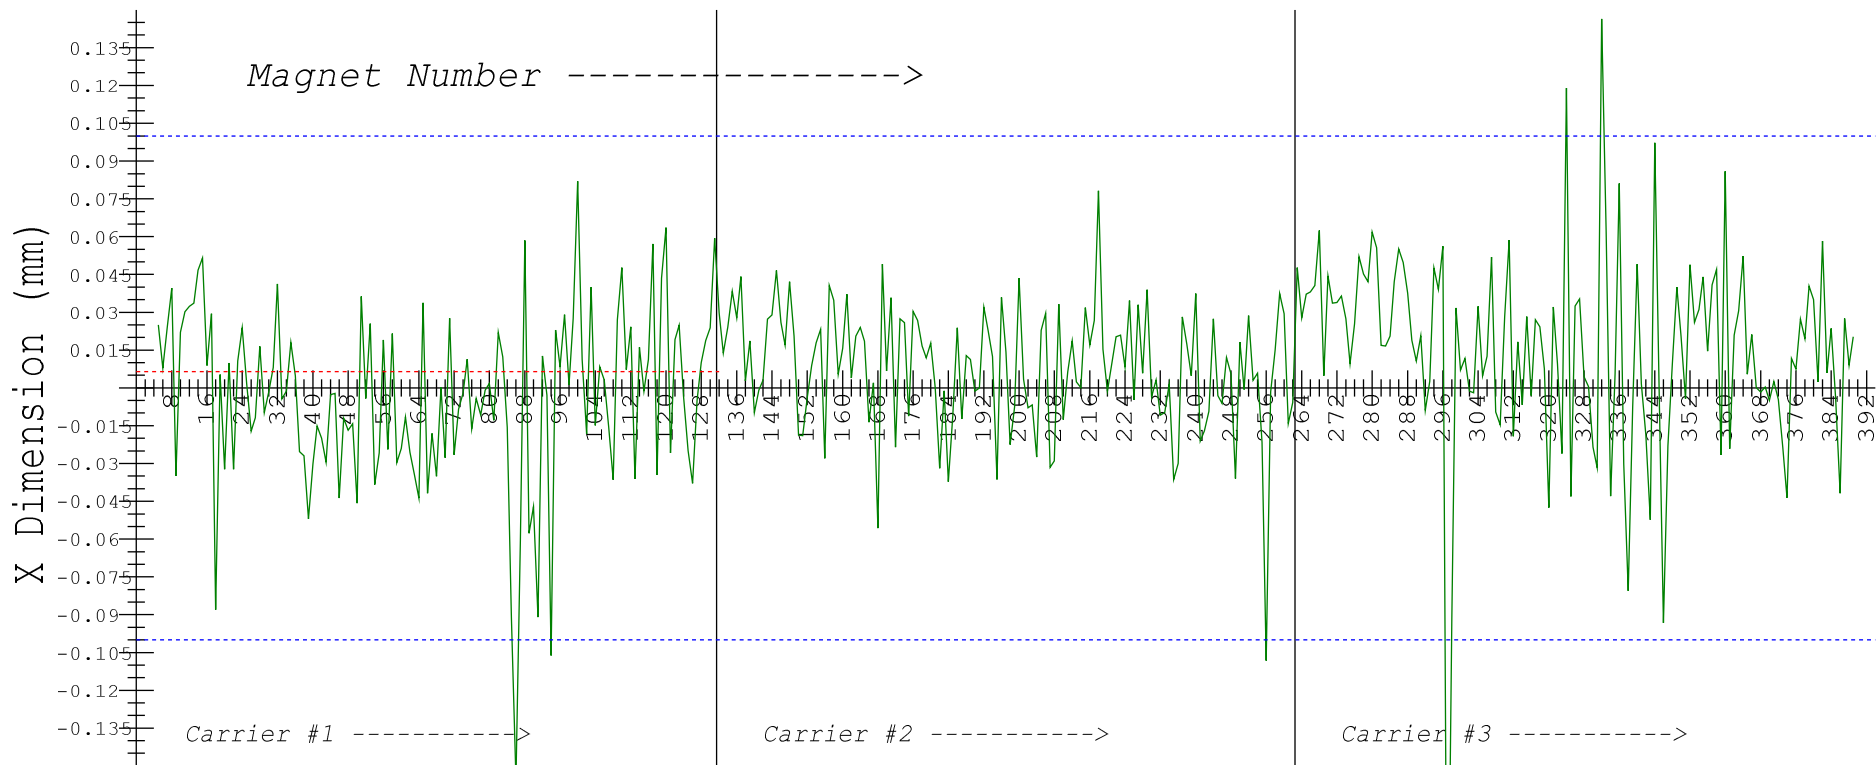

MEAN= 0.024
 MIN= -0.336
 MAX= 0.147

Delta Undulator, Carrier/Magnet Assy.

Magnet, Y Axis Center Location

In Magnet CSY rotated 45 deg with +Y towards center axis

Quad. = 2
 Carrier = After Tune

26-AUG-2014

MEAN= 0.006
 MIN= -0.259
 MAX= 0.146

Delta Undulator, Carrier/Magnet Assy.

Magnet, X Axis Center Location

In Magnet CSY rotated 45 deg with +Y towards center axis

Quad. = 2
 Carrier = After Tune
 26-AUG-2014