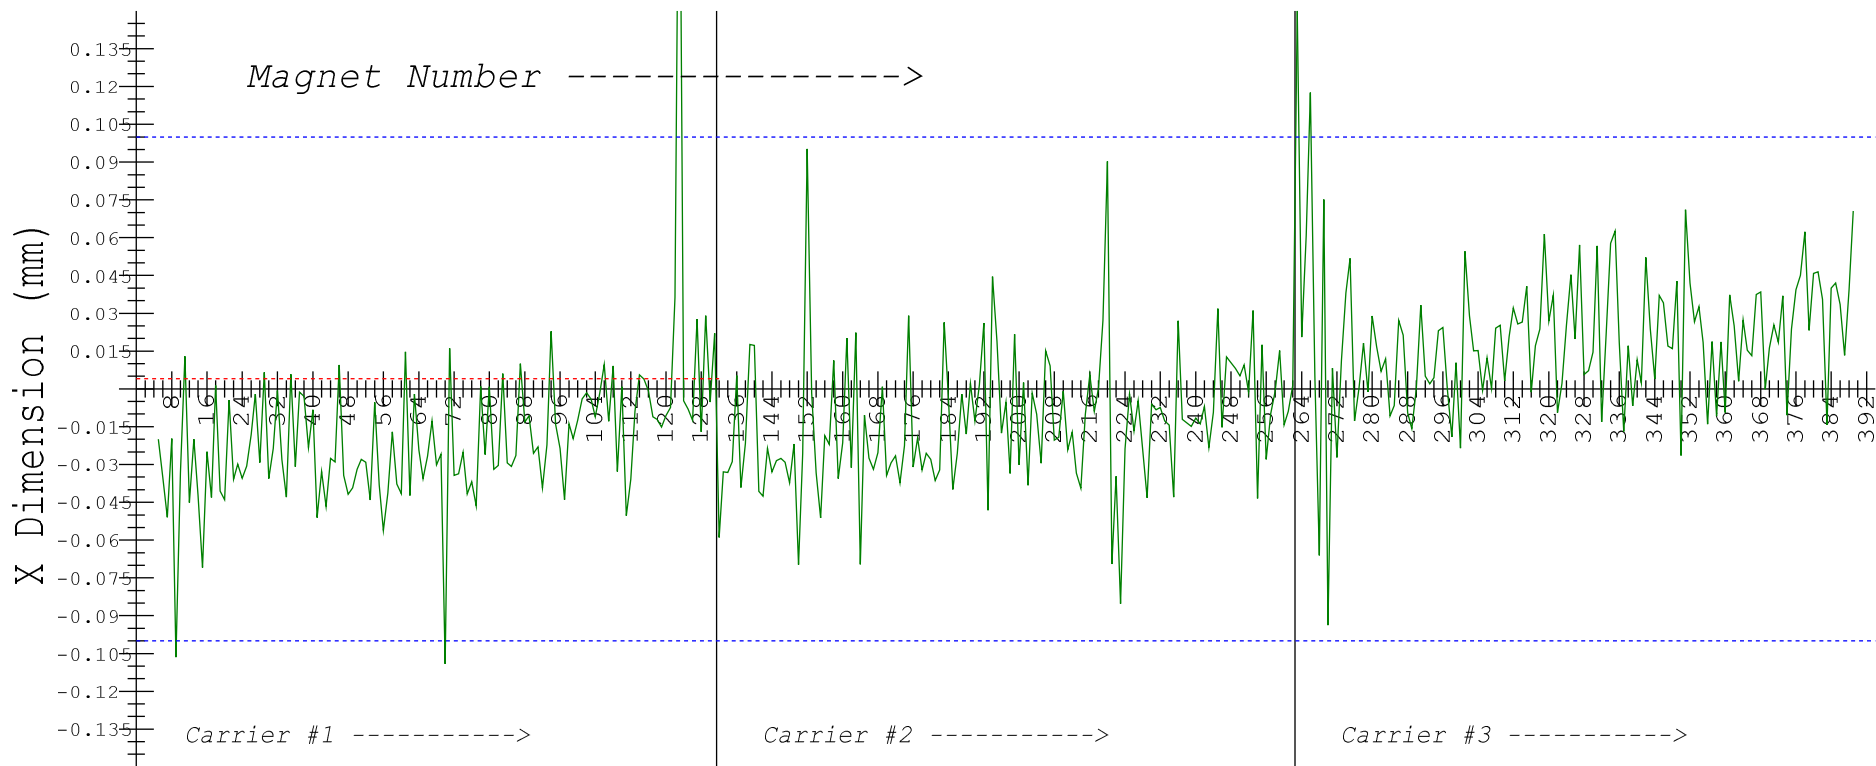

MEAN= 0.060
 MIN= -0.220
 MAX= 0.124

Delta Undulator, Carrier/Magnet Assy.

Magnet, Y Axis Center Location

In Magnet CSY rotated 45 deg with +Y towards center axis

Quad. = 1
 Before Tuning
 28-AUG-2014

MEAN= 0.004
 MIN= -0.256
 MAX= 0.109

X Values have had sign reversed to work with Keyence Sensor

Delta Undulator, Carrier/Magnet Assy.

Magnet, X Axis Center Location

In Magnet CSY rotated 45 deg with +Y towards center axis

Quad. = 1
 Before Tuning
 28-AUG-2014