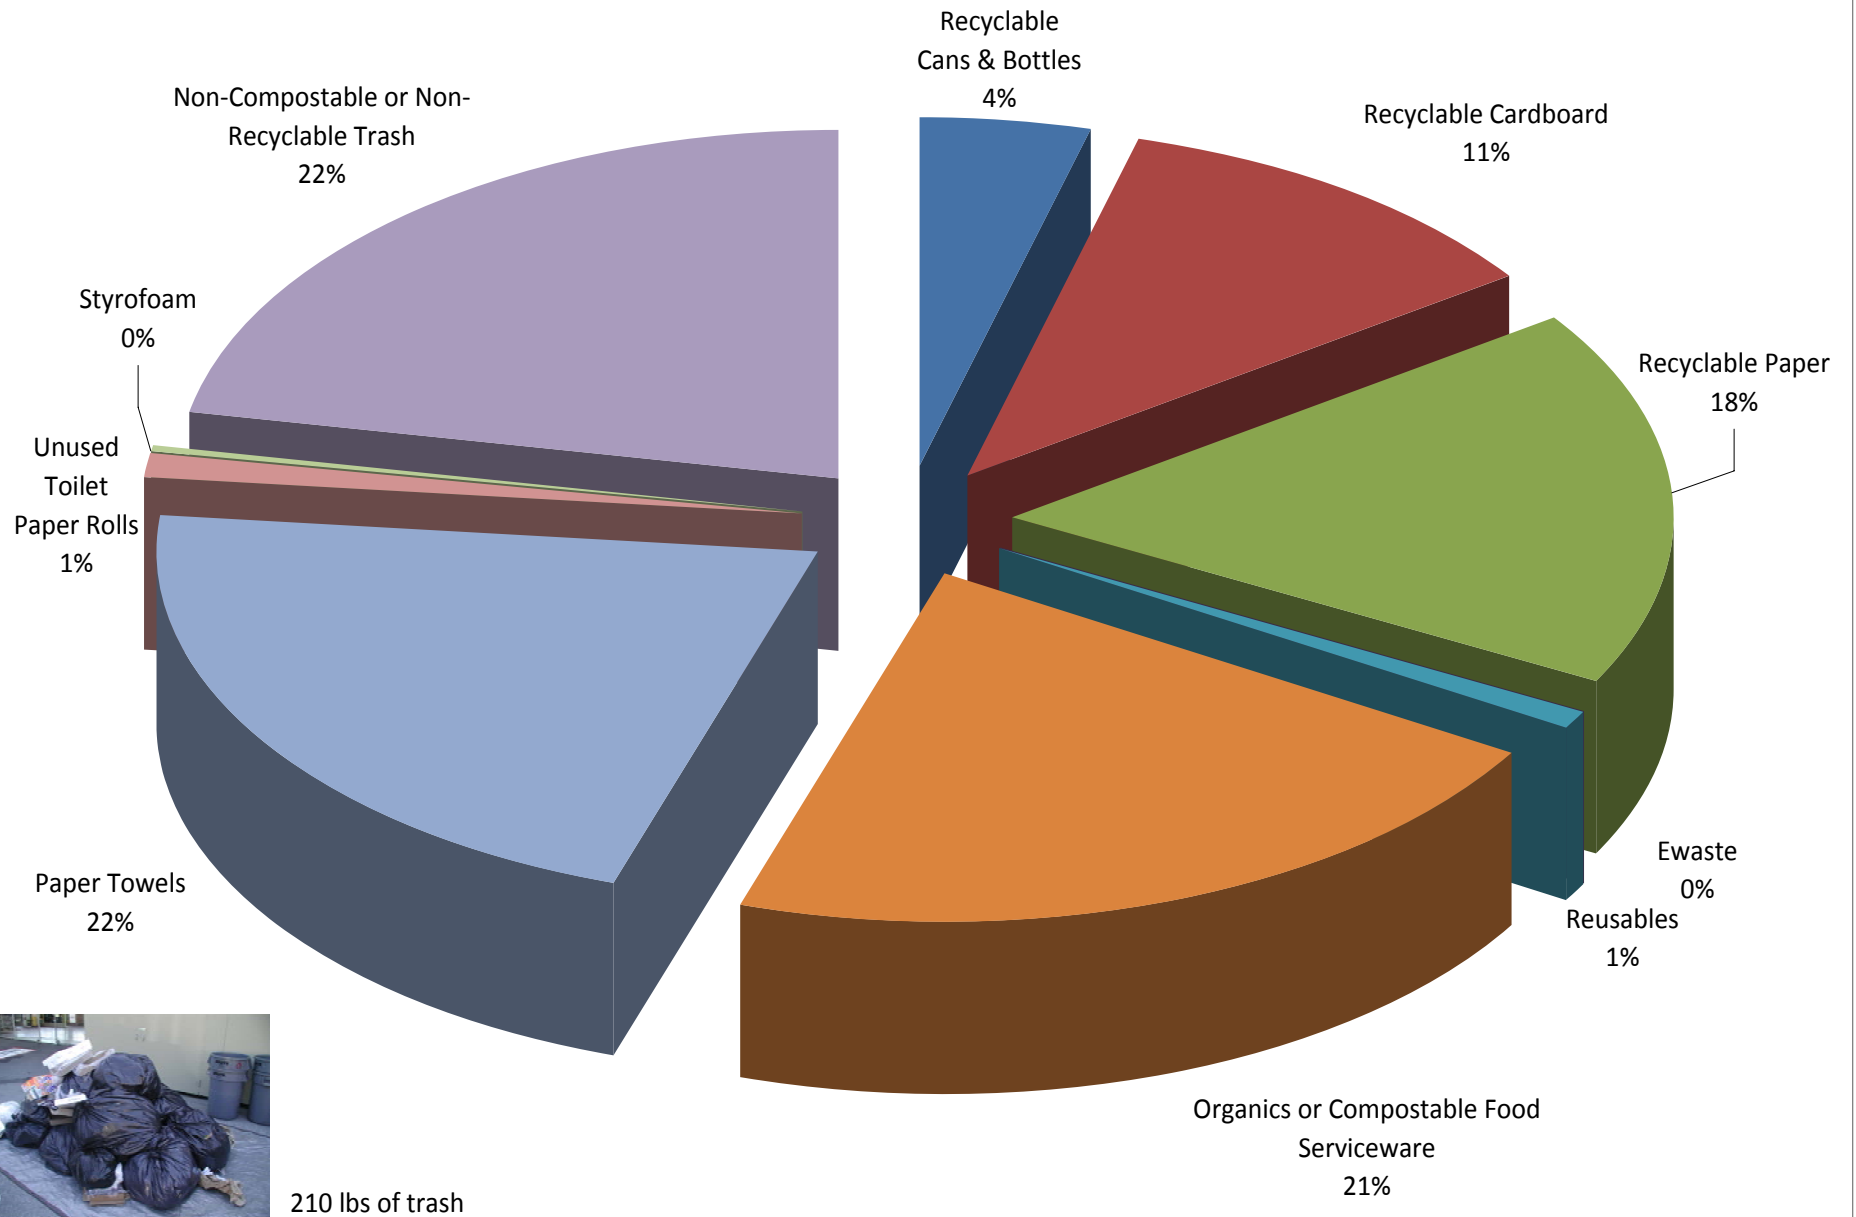

Waste Audit Results Based on Weight, 11/21/08

210 lbs of trash